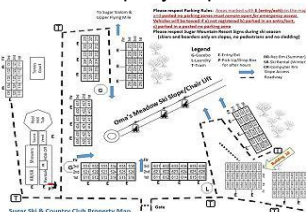

### Unit: 10-202

From \$95 To \$189 Per Night

Bedrooms: 0 Bath: 1 Check In: 4:00 PM Check Out: 10:00 AM

**Description:** This is a second floor efficiency condo in building 10. Free WI-FI. The living room offers a flat-screen 32" TV, queen sleeper sofa and a wood-burning fireplace. The kitchen is fully equipped with many accessories. There is seating for 4 at the dining table. There is a queen size bed in the alcove area. From your private balcony you will experience a mountain view and a view of Oma's Meadow. Renters have access to the clubhouse where you will find the indoor heated pool, hot tub and sauna; a lounge during the summer and a ski shop during the winter. This unit does not have washer/dryer. There is a coin operated laundry on property.

**Driving Directions:** Sugar Ski & Country Club is located at 100 Sugar Ski Drive, Banner Elk, NC 28604. Some GPS and mapping systems will mistakenly try to bring you to us via Sugar Mountain Drive. We are NOT located off of Sugar Mountain Drive. If you are entering from the north via Boone, take Highway 105 South, turn right on Highway 184, turn left on Grouse Moor Drive. From the south, take Highway 221 OR Highway 181 to 105 North, turn left on Highway 184, turn left on Grouse Moore Drive. From the west, through Banner Elk take Highway 184, turn right on Grouse Moor Drive. Once on Grouse Moor Drive, follow all the way to the very top and turn left on Sugar Ski Drive

Property Map:

Floor Plan: