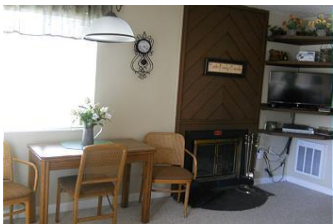

Floor Plan:

Amenities Include: Full Kitchen, Coffee Maker, Microwave, Toaster, Cookware, Dinnerware, Iron/Ironing Board, Internet-In Unit, Fireplace-wood, Linens, Cable TV, TV-Living Rm, CD Player, DVD Player, Balcony, Community Grills, Tennis, Walk to Slope, Bike Trails, Nearby Medical Services, Nearby Grocery, Nearby Golf Course

Driving Directions: Sugar Ski & Country Club is located at 100 Sugar Ski Drive, Banner Elk, NC 28604. Some GPS and mapping systems will mistakenly try to bring you to us via Sugar Mountain Drive. We are NOT located off of Sugar Mountain Drive. If you are entering from the north via Boone, take Highway 105 South, turn right on Highway 184, turn left on Grouse Moor Drive. From the south, take Highway 221 OR Highway 181 to 105 North, turn left on Highway 184, turn left on Grouse Moore Drive. From the west, through Banner Elk take Highway 184, turn right on Grouse Moor Drive. Once on Grouse Moor Drive, follow all the way to the very top and turn left on Sugar Ski Drive