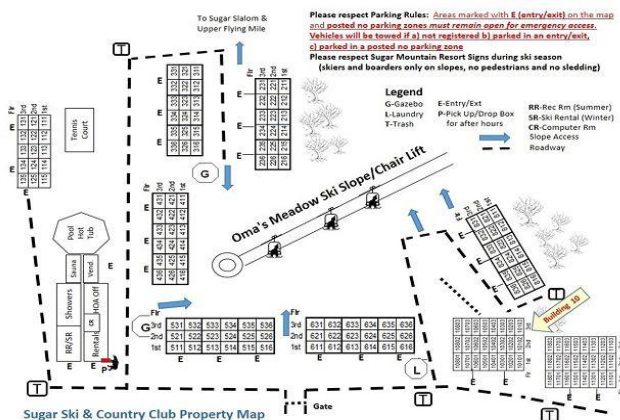

## Unit: 10-202

From \$56 To \$140 Per Night

Bedrooms: 0 Bath: 1 Check In: 4:00 PM Check Out: 10:00 AM

**Description:** This is a second floor efficiency condo in building 10. Free WI-FI. The living room offers a 20 inch TV, queen sleeper sofa and a wood-burning fireplace. The kitchen is fully equipped with many accessories. There is seating for 4 at the dining table. There is a queen size bed in the alcove area. From your private balcony you will experience a mountain view and a view of Oma's Meadow. Renters have access to the clubhouse where you will find the indoor heated pool, hot tub and sauna; a small business center with a desktop computer; a lounge during the summer and a ski shop during the winter. This unit does not have washer/dryer. There is a coin operated laundry on property.

Property Map:

Floor Plan: