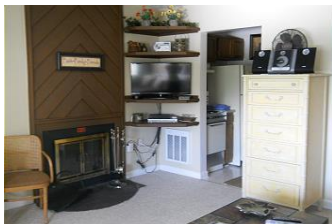

Amenities Include: Full Kitchen, Coffee Maker, Microwave, Toaster, Cookware, Dinnerware, Iron/Ironing Board, Internet-In Unit, Fireplace-wood, Linens, Cable TV, TV-Living Rm, CD Player, DVD Player, Balcony, Community Grills, Tennis, Walk to Slope, Bike Trails, Nearby Medical Services, Nearby Grocery, Nearby Golf Course

Driving Directions: Sugar Ski & Country Club is located at 100 Sugar Ski Drive, Banner Elk, NC 28604. Some GPS and mapping systems will mistakenly try to bring you to us via Sugar Mountain Drive. We are NOT located off of Sugar Mountain Drive. If you are entering from the north via Boone, take Highway 105 South, turn right on Highway 184, turn left on Grouse Moor Drive. From the south, take Highway 221 OR Highway 181 to 105 North, turn left on Highway 184, turn left on Grouse Moore Drive. From the west, through Banner Elk take Highway 184, turn right on Grouse Moor Drive. Once on Grouse Moor Drive, follow all the way to the very top and turn left on Sugar Ski Drive

Property Map: