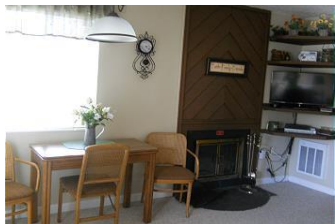

Floor Plan:

Amenities Include: Full Kitchen, Coffee Maker, Microwave, Toaster, Cookware, Dinnerware, Iron/Ironing Board, Internet-In Unit, Fireplace-wood, Linens, Cable TV, TV-Living Rm, CD Player, DVD Player, Balcony, Community Grills, Tennis, Walk to Slope, Bike Trails, Nearby Medical Services, Nearby Grocery, Nearby Golf Course

Driving Directions: Sugar Ski & Country Club is located at 100 Sugar Ski Drive, Banner Elk, NC 28604. Some GPS and mapping systems will mistakenly try to bring you to us via Sugar Mountain Drive. We are NOT located off of Sugar Mountain Drive. If you are entering from the north via Boone, take Highway 105 South, turn right on Highway 184, turn left on Grouse Moor Drive. From the south, take Highway 221 OR Highway 181 to 105 North, turn left on Highway 184, turn left on Grouse Moore Drive. From the west, through Banner Elk take Highway 184, turn right on Grouse Moor Drive. Once on Grouse Moor Drive, follow all the way to the very top and turn left on Sugar Ski Drive