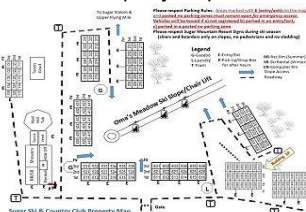

Unit: 10-202

From \$95 To \$189 Per Night

Bedrooms: 0 Bath: 1 Check In: 4:00 PM Check Out: 10:00 AM

Description: This is a second floor efficiency condo in building 10. Free WI-FI. The living room offers a flat-screen 32" TV, queen sleeper sofa and a wood-burning fireplace. The kitchen is fully equipped with many accessories. There is seating for 4 at the dining table. There is a queen size bed in the alcove area. From your private balcony you will experience a mountain view and a view of Oma's Meadow. Renters have access to the clubhouse where you will find the indoor heated pool, hot tub and sauna; a lounge during the summer and a ski shop during the winter. This unit does not have washer/dryer. There is a coin operated laundry on property.

Driving Directions: Sugar Ski & Country Club is located at 100 Sugar Ski Drive, Banner Elk, NC 28604. Some GPS and mapping systems will mistakenly try to bring you to us via Sugar Mountain Drive. We are NOT located off of Sugar Mountain Drive. If you are entering from the north via Boone, take Highway 105 South, turn right on Highway 184, turn left on Grouse Moor Drive. From the south, take Highway 221 OR Highway 181 to 105 North, turn left on Highway 184, turn left on Grouse Moore Drive. From the west, through Banner Elk take Highway 184, turn right on Grouse Moor Drive. Once on Grouse Moor Drive, follow all the way to the very top and turn left on Sugar Ski Drive

Property Map:

Floor Plan: