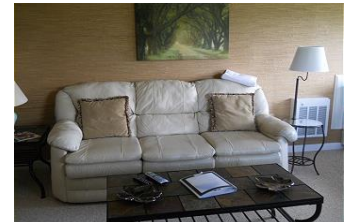

Unit: 10-202

From \$95 To \$189 Per Night

Bedrooms: 0 Bath: 1 Check In: 4:00 PM Check Out: 10:00 AM

Description: This is a second floor efficiency condo in building 10. Free WI-FI. The living room offers a flat-screen 32" TV, queen sleeper sofa and a wood-burning fireplace. The kitchen is fully equipped with many accessories. There is seating for 4 at the dining table. There is a queen size bed in the alcove area. From your private balcony you will experience a mountain view and a view of Oma's Meadow. Renters have access to the clubhouse where you will find the indoor heated pool, hot tub and sauna; a lounge during the summer and a ski shop during the winter. This unit does not have washer/dryer. There is a coin operated laundry on property.