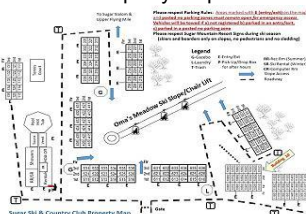

From \$40 To \$120 Per Night

Bedrooms: 0 Bath: 1 Check In: 4:00 PM Check Out: 10:00 AM

Description: This is a first floor efficiency condo in building 10. Free WI-FI. The living room offers a 27 inch TV and a wood burning fireplace. The kitchen is fully equipped with many accessories. There is seating for 2 at the dining table. There is a queen size bed in the alcove area. From your private balcony you will experience a mountain view and a view of Oma's Meadow. Renters have access to the clubhouse where you will find the indoor heated pool, hot tub and sauna; a small business center with a desktop computer; a lounge during the summer and a ski shop during the winter. This unit does not have washer/dryer. There is a coin operated laundry on property.

Driving Directions: Sugar Ski & Country Club is located at 100 Sugar Ski Drive, Banner Elk, NC 28604. Some GPS and mapping systems will mistakenly try to bring you to us via Sugar Mountain Drive. We are NOT located off of Sugar Mountain Drive. If you are entering from the north via Boone, take Highway 105 South, turn right on Highway 184, turn left on Grouse Moor Drive. From the south, take Highway 221 OR Highway 181 to 105 North, turn left on Highway 184, turn left on Grouse Moore Drive. From the west, through Banner Elk take Highway 184, turn right on Grouse Moor Drive. Once on Grouse Moor Drive, follow all the way to the very top and turn left on Sugar Ski Drive

Property Map:

Floor Plan: