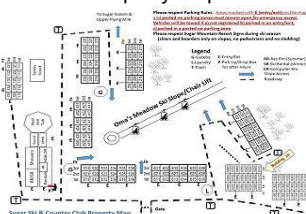

Unit: 10-401

From \$40 To \$120 Per Night

Bedrooms: 0 Bath: 1 Check In: 4:00 PM Check Out: 10:00 AM

Description: This is a first floor efficiency condo in building 10. Free WI-FI. The living room offers a 27 inch TV and a wood burning fireplace. The kitchen is fully equipped with many accessories. There is seating for 2 at the dining table. There is a queen size bed in the alcove area. From your private balcony you will experience a mountain view and a view of Oma's Meadow. Renters have access to the clubhouse where you will find the indoor heated pool, hot tub and sauna; a small business center with a desktop computer; a lounge during the summer and a ski shop during the winter. This unit does not have washer/dryer. There is a coin operated laundry on property.

Driving Directions: Sugar Ski & Country Club is located at 100 Sugar Ski Drive, Banner Elk, NC 28604. Some GPS and mapping systems will mistakenly try to bring you to us via Sugar Mountain Drive. We are NOT located off of Sugar Mountain Drive. If you are entering from the north via Boone, take Highway 105 South, turn right on Highway 184, turn left on Grouse Moor Drive. From the south, take Highway 221 OR Highway 181 to 105 North, turn left on Highway 184, turn left on Grouse Moore Drive. From the west, through Banner Elk take Highway 184, turn right on Grouse Moor Drive. Once on Grouse Moor Drive, follow all the way to the very top and turn left on Sugar Ski Drive

Property Map:

Floor Plan: