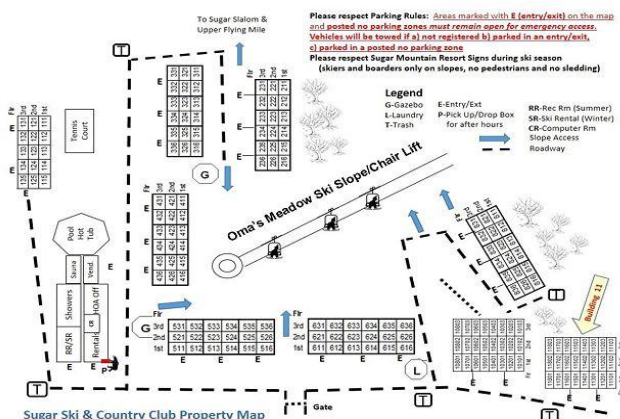

Sugar Ski & Country Club

100 Sugar Ski Drive
Banner Elk, NC 28604

<Business Phone>
inquiry@sugarmountain.com

www.sugarmountain.com

Stay at the SLOPE Enjoy the Views! WHAT ARE YOU WAITING FOR?

Unit: 11-201

From \$40 To \$120 Per Night

Bedrooms: 0 Bath: 1 Check In: 4:00 PM Check Out: 10:00 AM

Description: An efficiency in building 11 just steps from the Oma's Meadow slope of Sugar Mountain Ski Resort. Free WI-FI. This charming unit has a queen size bed in the alcove area, fully equipped kitchen and wood burning fireplace. From your private balcony you have a breathtaking mountain view. A cozy delight for your mountain getaway. Renters have access to the clubhouse where you will find the indoor heated pool, hot tub and sauna; a small business center with a desktop computer; a lounge during the summer and a ski shop during the winter.

Property Map:

Floor Plan: