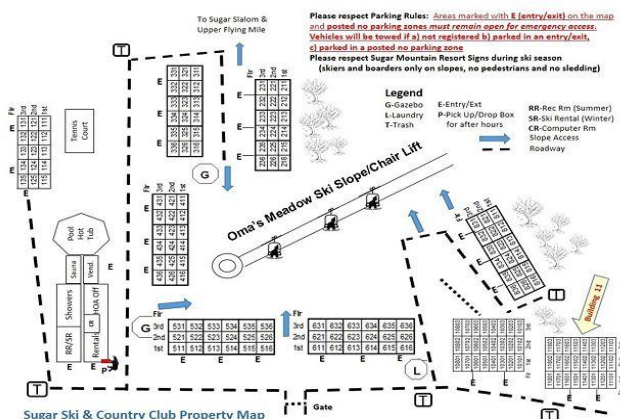

From \$40 To \$120 Per Night

Bedrooms: 0 Bath: 1 Check In: 4:00 PM Check Out: 10:00 AM

Description: An efficiency in building 11 just steps from the Oma's Meadow slope of Sugar Mountain Ski Resort. Free WI-FI. This charming unit has a queen size bed in the alcove area, fully equipped kitchen and wood burning fireplace. From your private balcony you have a breathtaking mountain view. A cozy delight for your mountain getaway. Renters have access to the clubhouse where you will find the indoor heated pool, hot tub and sauna; a small business center with a desktop computer; a lounge during the summer and a ski shop during the winter.

Property Map:

Floor Plan: