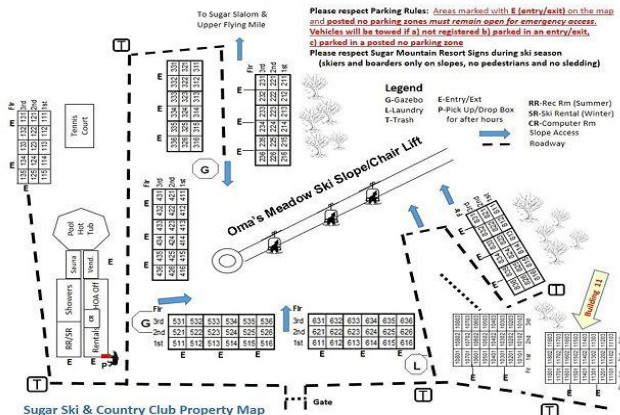

Unit: 11-602

From \$56 To \$140 Per Night

Bedrooms: 0 Bath: 1 Check In: 4:00 PM Check Out: 10:00 AM

**Description:** An efficiency in building 11 just steps from the Oma's Meadow slope of Sugar Mountain Ski Resort. Free WI-FI. Set apart by its rustic appeal this unit has a queen size bed in the alcove area, a fully equipped kitchen and wood burning fireplace. From your private balcony you have a breathtaking mountain view. A relaxing venue for your mountain getaway. Renters have access to the clubhouse where you will find the indoor heated pool, hot tub and sauna as well as the full service ski & snowboard rental shop on weekends and holidays during ski season. The property also has tennis courts and outdoor grilling areas.

Property Map:

Floor Plan: