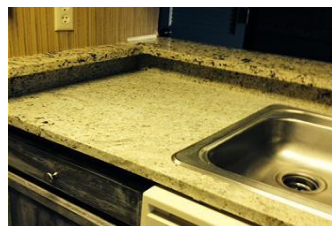

From \$56 To \$140 Per Night

Bedrooms: 0 Bath: 1 Check In: 4:00 PM Check Out: 10:00 AM

Description: An efficiency in building 11 just steps from the Oma's Meadow slope of Sugar Mountain Ski Resort. Free WI-FI. Set apart by its rustic appeal this unit has a queen size bed in the alcove area, a fully equipped kitchen and wood burning fireplace. From your private balcony you have a breathtaking mountain view. A relaxing venue for your mountain getaway. Renters have access to the clubhouse where you will find the indoor heated pool, hot tub and sauna as well as the full service ski & snowboard rental shop on weekends and holidays during ski season. The property also has tennis courts and outdoor grilling areas.

Amenities Include: Full Kitchen, Coffee Maker, Microwave, Toaster, Cookware, Dinnerware, Iron/Ironing Board, Internet-In Unit, Fireplace-wood, Linens, Cable TV, TV-Living Rm, DVD Player, Stereo System, Indoor Heated Swimming Pool, Sauna, Hot Tub, Computer Rm, Rec Room (excl winter), Ski Rental Shop (Winter WE), Balcony, Community Grills, Tennis, Walk to Slope, Bike Trails, Nearby Medical Services, Nearby Grocery, Nearby Golf Course