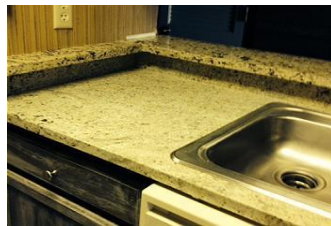

Unit: 11-602

From \$56 To \$140 Per Night

Bedrooms: 0 Bath: 1 Check In: 4:00 PM Check Out: 10:00 AM

**Description:** An efficiency in building 11 just steps from the Oma's Meadow slope of Sugar Mountain Ski Resort. Free WI-FI. Set apart by its rustic appeal this unit has a queen size bed in the alcove area, a fully equipped kitchen and wood burning fireplace. From your private balcony you have a breathtaking mountain view. A relaxing venue for your mountain getaway. Renters have access to the clubhouse where you will find the indoor heated pool, hot tub and sauna as well as the full service ski & snowboard rental shop on weekends and holidays during ski season. The property also has tennis courts and outdoor grilling areas.

**Amenities Include:** Full Kitchen, Coffee Maker, Microwave, Toaster, Cookware, Dinnerware, Iron/Ironing Board, Internet-In Unit, Fireplace-wood, Linens, Cable TV, TV-Living Rm, DVD Player, Stereo System, Indoor Heated Swimming Pool, Sauna, Hot Tub, Computer Rm, Rec Room (excl winter), Ski Rental Shop (Winter WE), Balcony, Community Grills, Tennis, Walk to Slope, Bike Trails, Nearby Medical Services, Nearby Grocery, Nearby Golf Course