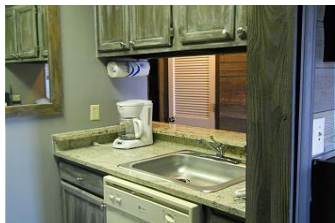

Amenities Include: Internet, Full Kitchen, Coffee Maker, Microwave, Toaster, Cookware, Dinnerware, Iron/Ironing Board, Internet-In Unit, Fireplace-wood, Linens, Cable TV, TV-Living Rm, DVD Player, Stereo System, Indoor Heated Swimming Pool, Sauna, Hot Tub, Computer Rm, Rec Room (excl winter), Ski Rental Shop (Winter WE), Balcony, Community Grills, Tennis, Walk to Slope, Bike Trails, Nearby Medical Services, Nearby Grocery, Nearby Golf Course

Driving Directions: Sugar Ski & Country Club is located at 100 Sugar Ski Drive, Banner Elk, NC 28604. Some GPS and mapping systems will mistakenly try to bring you to us via Sugar Mountain Drive. We are NOT located off of Sugar Mountain Drive. If you are entering from the north via Boone, take Highway 105 South, turn right on Highway 184, turn left on Grouse Moor Drive. From the south, take Highway 221 OR Highway 181 to 105 North, turn left on Highway 184, turn left on Grouse Moore Drive. From the west, through Banner Elk take Highway 184, turn right on Grouse Moor Drive. Once on Grouse Moor Drive, follow all the way to the very top and turn left on Sugar Ski Drive