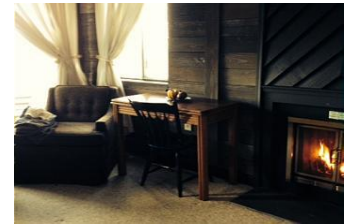

Unit: 11-602

From \$56 To \$140 Per Night

Bedrooms: 0 Bath: 1 Check In: 4:00 PM Check Out: 10:00 AM

**Description:** An efficiency in building 11 just steps from the Oma's Meadow slope of Sugar Mountain Ski Resort. Free WI-FI. Set apart by its rustic appeal this unit has a queen size bed in the alcove area, a fully equipped kitchen and wood burning fireplace. From your private balcony you have a breathtaking mountain view. A relaxing venue for your mountain getaway. Renters have access to the clubhouse where you will find the indoor heated pool, hot tub and sauna as well as the full service ski & snowboard rental shop on weekends and holidays during ski season. The property also has tennis courts and outdoor grilling areas.

**Amenities Include:** Full Kitchen, Coffee Maker, Microwave, Toaster, Cookware, Dinnerware, Iron/Ironing Board, Internet-In Unit, Fireplace-wood, Linens, Cable TV, TV-Living Rm, DVD Player, Stereo System, Indoor Heated Swimming Pool, Sauna, Hot Tub, Computer Rm, Rec Room (excl winter), Ski Rental Shop (Winter WE), Balcony, Community Grills, Tennis, Walk to Slope, Bike Trails, Nearby Medical Services, Nearby Grocery, Nearby Golf Course