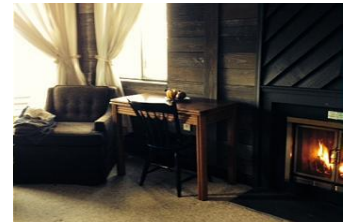

From \$56 To \$140 Per Night

Bedrooms: 0 Bath: 1 Check In: 4:00 PM Check Out: 10:00 AM

Description: An efficiency in building 11 just steps from the Oma's Meadow slope of Sugar Mountain Ski Resort. Free WI-FI. Set apart by its rustic appeal this unit has a queen size bed in the alcove area, a fully equipped kitchen and wood burning fireplace. From your private balcony you have a breathtaking mountain view. A relaxing venue for your mountain getaway. Renters have access to the clubhouse where you will find the indoor heated pool, hot tub and sauna as well as the full service ski & snowboard rental shop on weekends and holidays during ski season. The property also has tennis courts and outdoor grilling areas.