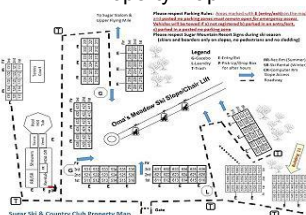

Unit: 11-602

From \$95 To \$189 Per Night

Bedrooms: 0 Bath: 1 Check In: 4:00 PM Check Out: 10:00 AM

Description: An efficiency in building 11 just steps from the Oma's Meadow slope of Sugar Mountain Ski Resort. Free WI-FI. Set apart by its rustic appeal this unit has a queen size bed in the alcove area, a fully equipped kitchen and wood burning fireplace. From your private balcony you have a breathtaking mountain view. A relaxing venue for your mountain getaway. Renters have access to the clubhouse where you will find the indoor heated pool, hot tub and sauna as well as the full service ski & snowboard rental shop on weekends and holidays during ski season. The property also has tennis courts and outdoor grilling areas.

Driving Directions: Sugar Ski & Country Club is located at 100 Sugar Ski Drive, Banner Elk, NC 28604. Some GPS and mapping systems will mistakenly try to bring you to us via Sugar Mountain Drive. We are NOT located off of Sugar Mountain Drive. If you are entering from the north via Boone, take Highway 105 South, turn right on Highway 184, turn left on Grouse Moor Drive. From the south, take Highway 221 OR Highway 181 to 105 North, turn left on Highway 184, turn left on Grouse Moore Drive. From the west, through Banner Elk take Highway 184, turn right on Grouse Moor Drive. Once on Grouse Moor Drive, follow all the way to the very top and turn left on Sugar Ski Drive

Property Map:

Floor Plan: