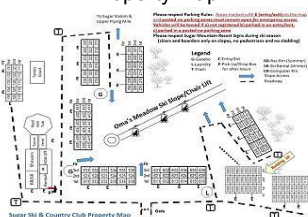

Unit: 10-203

From \$79 To \$187 Per Night

Bedrooms: 1 Bath: 1 Check In: 4:00 PM Check Out: 10:00 AM

Description: This is a third floor loft condo in building 10. Free WI-FI. The living room offers a 25 inch TV queen futon and a wood burning fireplace. The kitchen is fully equipped. There is seating for 3 at the dining table. In the upstairs loft area there is a queen size bed. There is a queen size bed in the alcove area. From your private balcony you will experience a mountain view and a view of Oma's Meadow. The property also has tennis courts and outdoor grilling areas. This unit does not have washer/dryer. There is a coin operated laundry on property. *Note that while the unit will sleep 6 in beds (a total of three queen beds) at just 550 sqft it is a tight fit for 6 adults and better suited for a mixture of adults and children if you maximize the sleeping arrangement.

Driving Directions: Sugar Ski & Country Club is located at 100 Sugar Ski Drive, Banner Elk, NC 28604. Some GPS and mapping systems will mistakenly try to bring you to us via Sugar Mountain Drive. We are NOT located off of Sugar Mountain Drive. If you are entering from the north via Boone, take Highway 105 South, turn right on Highway 184, turn left on Grouse Moor Drive. From the south, take Highway 221 OR Highway 181 to 105 North, turn left on Highway 184, turn left on Grouse Moore Drive. From the west, through Banner Elk take Highway 184, turn right on Grouse Moor Drive. Once on Grouse Moor Drive, follow all the way to the very top and turn left on Sugar Ski Drive

Property Map:

Floor Plan: