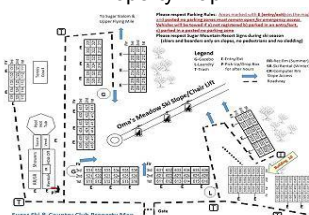

Unit: 10-203

From \$79 To \$187 Per Night

Bedrooms: 1 Bath: 1 Check In: 4:00 PM Check Out: 10:00 AM

Description: This is a third floor loft condo in building 10. Free WI-FI. The living room offers a 25 inch TV queen futon and a wood burning fireplace. The kitchen is fully equipped. There is seating for 3 at the dining table. In the upstairs loft area there is a queen size bed. There is a queen size bed in the alcove area. From your private balcony you will experience a mountain view and a view of Oma's Meadow. The property also has tennis courts and outdoor grilling areas. This unit does not have washer/dryer. There is a coin operated laundry on property. *Note that while the unit will sleep 6 in beds (a total of three queen beds) at just 550 sqft it is a tight fit for 6 adults and better suited for a mixture of adults and children if you maximize the sleeping arrangement.

Driving Directions: Sugar Ski & Country Club is located at 100 Sugar Ski Drive, Banner Elk, NC 28604. Some GPS and mapping systems will mistakenly try to bring you to us via Sugar Mountain Drive. We are NOT located off of Sugar Mountain Drive. If you are entering from the north via Boone, take Highway 105 South, turn right on Highway 184, turn left on Grouse Moor Drive. From the south, take Highway 221 OR Highway 181 to 105 North, turn left on Highway 184, turn left on Grouse Moore Drive. From the west, through Banner Elk take Highway 184, turn right on Grouse Moor Drive. Once on Grouse Moor Drive, follow all the way to the very top and turn left on Sugar Ski Drive

Property Map:

Floor Plan: