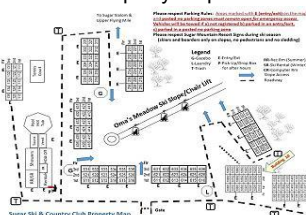

Unit: 10-203

From \$79 To \$187 Per Night

Bedrooms: 1 Bath: 1 Check In: 4:00 PM Check Out: 10:00 AM

Description: This is a third floor loft condo in building 10. Free WI-FI. The living room offers a 25 inch TV queen futon and a wood burning fireplace. The kitchen is fully equipped. There is seating for 3 at the dining table. In the upstairs loft area there is a queen size bed. There is a queen size bed in the alcove area. From your private balcony you will experience a mountain view and a view of Oma's Meadow. The property also has tennis courts and outdoor grilling areas. This unit does not have washer/dryer. There is a coin operated laundry on property. *Note that while the unit will sleep 6 in beds (a total of three queen beds) at just 550 sqft it is a tight fit for 6 adults and better suited for a mixture of adults and children if you maximize the sleeping arrangement.

Driving Directions: Sugar Ski & Country Club is located at 100 Sugar Ski Drive, Banner Elk, NC 28604. Some GPS and mapping systems will mistakenly try to bring you to us via Sugar Mountain Drive. We are NOT located off of Sugar Mountain Drive. If you are entering from the north via Boone, take Highway 105 South, turn right on Highway 184, turn left on Grouse Moor Drive. From the south, take Highway 221 OR Highway 181 to 105 North, turn left on Highway 184, turn left on Grouse Moore Drive. From the west, through Banner Elk take Highway 184, turn right on Grouse Moor Drive. Once on Grouse Moor Drive, follow all the way to the very top and turn left on Sugar Ski Drive

Property Map:

Floor Plan: