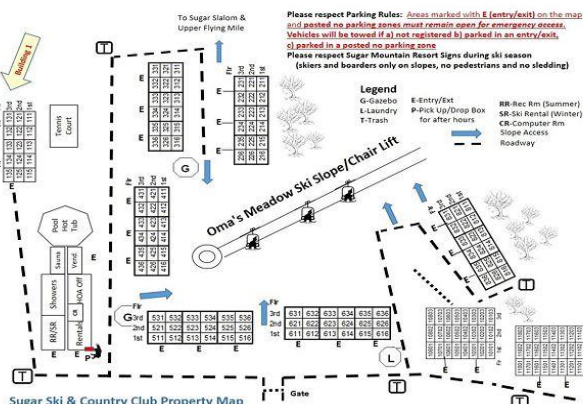

Sugar Ski & Country Club

100 Sugar Ski Drive
Banner Elk, NC 28604
<Business Phone>
inquiry@sugarmountain.com

www.sugarmountain.com

Stay at the SLOPE Enjoy the Views! WHAT ARE YOU WAITING FOR?

Unit: 122

From \$48 To \$140 Per Night

Bedrooms: 1 Bath: 1 Check In: 4:00 PM Check Out: 10:00 AM

Description: This is a second floor one bedroom condo in building 1. Free WI-FI. The living room offers a 20 inch TV queen sleeper sofa and a wood burning fireplace. The kitchen is fully equipped with many accessories. There is seating for 2 at the dining table. In the master bedroom there is a queen size bed and a 20 inch TV. In the hallway you will find a set of built in bunk beds. From your private balcony you will experience a mountain view and a partial view of Oma's Meadow. Renters have access to the clubhouse where you will find the indoor heated pool, hot tub and sauna as well as the full service ski & snowboard rental shop on weekends and holidays during ski season. The property also has tennis courts and outdoor grilling areas. This unit does not have washer/dryer. There is a coin operated laundry on property.

Property Map:

Floor Plan: