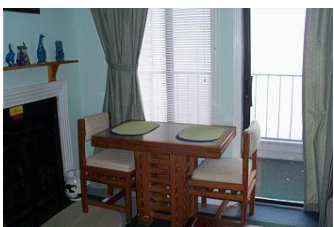

From $48 To $140 Per Night

Bedrooms: 1 Bath: 1 Check In: 4:00 PM Check Out: 10:00 AM

Description: This is a second floor one bedroom condo in building 1. Free WI-FI. The living room offers a 20 inch TV queen sleeper sofa and a wood burning fireplace. The kitchen is fully equipped with many accessories. There is seating for 2 at the dining table. In the master bedroom there is a queen size bed and a 20 inch TV. In the hallway you will find a set of built in bunk beds. From your private balcony you will experience a mountain view and a partial view of Oma's Meadow. Renters have access to the clubhouse where you will find the indoor heated pool, hot tub and sauna as well as the full service ski & snowboard rental shop on weekends and holidays during ski season. The property also has tennis courts and outdoor grilling areas. This unit does not have washer/dryer. There is a coin operated laundry on property.

Amenities Include: Full Kitchen, Coffee Maker, Microwave, Toaster, Cookware, Dinnerware, Iron/Ironing Board, Internet-In Unit, Fireplace-wood, Linens, Cable TV, TV-Living Rm, TV-Master Bdrm, DVD Player, Indoor Heated Swimming Pool, Sauna, Hot Tub, Computer Rm, Rec Room (excl winter), Ski Rental Shop (Winter WE), Near Clubhouse, Balcony, Community Grills, Tennis, Walk to Slope, Bike Trails, Nearby Medical Services, Nearby Grocery, Nearby Golf Course

Property Map: