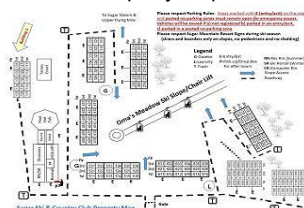

Sugar Ski & Country Club

100 Sugar Ski Drive

Banner Elk, NC 28604

+1 (800) 634-1320

inquiry@sugarmountain.com

www.sugarmountain.co

Stay at the SLOPE Enjoy the Views! WHAT ARE YOU WAITING FOR?

m

Unit: 122

From $88 To $198 Per Night

Bedrooms: 1 Bath: 1 Check In: 4:00 PM Check Out: 10:00 AM

Description: This is a second floor newly renovated one bedroom condo is in building 1. Free WI-FI. The living room offers a 43inch flat screenTV with cable, queen sleeper sofa and a wood burning fireplace. The kitchen features modern amenities and includes standard size appliances. There is seating for 2 at the dining table. In the master bedroom there is a queen size bed and a 20 inch TV with only a DVD player. In the hallway you will find a set of built in bunk beds. From your private balcony you will experience a mountain view and a partial view of Oma's Meadow. The property also has tennis courts and outdoor grilling areas. This unit does not have washer/dryer. There is a coin operated laundry on property.

Amenities Include: Internet, non smoking only, pets not allowed, Full Kitchen, Coffee Maker, Microwave, Toaster, Cookware, Dinnerware, Iron/Ironing Board, Internet-In Unit, Fireplace-wood, Linens, Cable TV, TV-Living Rm, TV-Master Bdrm, DVD Player, Balcony, Community Grills, Tennis, Walk to Slope, Bike Trails, Nearby Medical Services, Nearby Grocery, Nearby Golf Course