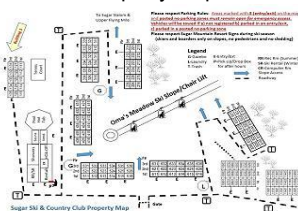

Property Map: