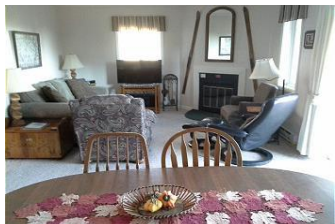

Floor Plan:

Amenities Include: Internet, Full Kitchen, Coffee Maker, Microwave, Toaster, Cookware, Dinnerware, Iron/Ironing Board, Internet-In Unit, Fireplace-wood, Linens, Cable TV, TV-Living Rm, TV-Master Bdrm, DVD Player, DVD Player-BluRay, Balcony, Community Grills, Tennis, On the Slope, Bike Trails, Nearby Medical Services, Nearby Grocery, Nearby Golf Course

Driving Directions: Sugar Ski & Country Club is located at 100 Sugar Ski Drive, Banner Elk, NC 28604. Some GPS and mapping systems will mistakenly try to bring you to us via Sugar Mountain Drive. We are NOT located off of Sugar Mountain Drive. If you are entering from the north via Boone, take Highway 105 South, turn right on Highway 184, turn left on Grouse Moor Drive. From the south, take Highway 221 OR Highway 181 to 105 North, turn left on Highway 184, turn left on Grouse Moore Drive. From the west, through Banner Elk take Highway 184, turn right on Grouse Moor Drive. Once on Grouse Moor Drive, follow all the way to the very top and turn left on Sugar Ski Drive