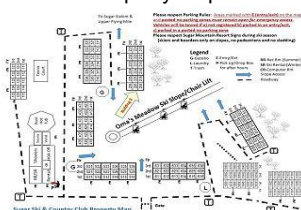

From \$96 To \$274 Per Night

Bedrooms: 2 Bath: 2 Check In: 4:00 PM Check Out: 10:00 AM

Description: This is a first floor, two bedroom two bath condo in building 2. Free WI-FI. The living room offers a 40 inch flat screen TV, a queen sleeper sofa, a blue ray player and a wood burning fireplace. The kitchen is fully equipped with many accessories. There is seating for 4 in the dining area with additional seating at the bar. The master bedroom offers a king size bed and a flat screen 32 inch TV. The guest bedroom offers a queen bed. From your private balcony you will experience a wooded view in the summer and a partial view of Oma's Meadow in the winter. The property also has tennis courts and outdoor grilling areas. This unit does not have washer/dryer. There is a coin operated laundry on property.

Driving Directions: Sugar Ski & Country Club is located at 100 Sugar Ski Drive, Banner Elk, NC 28604. Some GPS and mapping systems will mistakenly try to bring you to us via Sugar Mountain Drive. We are NOT located off of Sugar Mountain Drive. If you are entering from the north via Boone, take Highway 105 South, turn right on Highway 184, turn left on Grouse Moor Drive. From the south, take Highway 221 OR Highway 181 to 105 North, turn left on Highway 184, turn left on Grouse Moore Drive. From the west, through Banner Elk take Highway 184, turn right on Grouse Moor Drive. Once on Grouse Moor Drive, follow all the way to the very top and turn left on Sugar Ski Drive

Property Map:

Floor Plan: