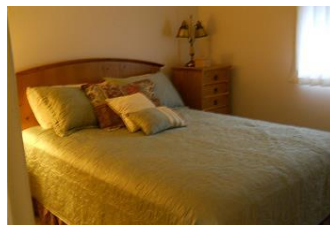

Floor Plan:

Amenities Include: Internet, non smoking only, pets not allowed, Full Kitchen, Coffee Maker, Microwave, Toaster, Cookware, Dinnerware, Iron/Ironing Board, Internet-In Unit, Fireplace-wood, Linens, Cable TV, TV-Living Rm, TV-Master Bdrm, DVD Player, DVD Player-BluRay, Balcony, Community Grills, Tennis, On the Slope, Bike Trails, Nearby Medical Services, Nearby Grocery, Nearby Golf Course

Driving Directions: Sugar Ski & Country Club is located at 100 Sugar Ski Drive, Banner Elk, NC 28604. Some GPS and mapping systems will mistakenly try to bring you to us via Sugar Mountain Drive. We are NOT located off of Sugar Mountain Drive. If you are entering from the north via Boone, take Highway 105 South, turn right on Highway 184, turn left on Grouse Moor Drive. From the south, take Highway 221 OR Highway 181 to 105 North, turn left on Highway 184, turn left on Grouse Moore Drive. From the west, through Banner Elk take Highway 184, turn right on Grouse Moor Drive. Once on Grouse Moor Drive, follow all the way to the very top and turn left on Sugar Ski Drive