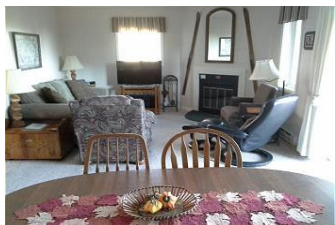

Floor Plan:

Amenities Include: Internet, non smoking only, pets not allowed, Full Kitchen, Coffee Maker, Microwave, Toaster, Cookware, Dinnerware, Iron/Ironing Board, Internet-In Unit, Fireplace-wood, Linens, Cable TV, TV-Living Rm, TV-Master Bdrm, DVD Player, DVD Player-BluRay, Balcony, Community Grills, Tennis, On the Slope, Bike Trails, Nearby Medical Services, Nearby Grocery, Nearby Golf Course

Driving Directions: Sugar Ski & Country Club is located at 100 Sugar Ski Drive, Banner Elk, NC 28604. Some GPS and mapping systems will mistakenly try to bring you to us via Sugar Mountain Drive. We are NOT located off of Sugar Mountain Drive. If you are entering from the north via Boone, take Highway 105 South, turn right on Highway 184, turn left on Grouse Moor Drive. From the south, take Highway 221 OR Highway 181 to 105 North, turn left on Highway 184, turn left on Grouse Moore Drive. From the west, through Banner Elk take Highway 184, turn right on Grouse Moor Drive. Once on Grouse Moor Drive, follow all the way to the very top and turn left on Sugar Ski Drive