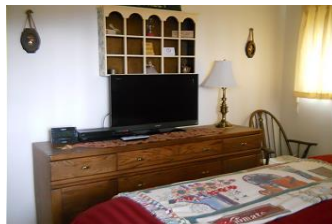

Amenities Include: Internet, Full Kitchen, Coffee Maker, Microwave, Toaster, Cookware, Dinnerware, Iron/Ironing Board, Internet-In Unit, Fireplace-wood, Linens, Cable TV, TV-Living Rm, TV-Master Bdrm, DVD Player, DVD Player-BluRay, Balcony, Community Grills, Tennis, On the Slope, Bike Trails, Nearby Medical Services, Nearby Grocery, Nearby Golf Course

Driving Directions: Sugar Ski & Country Club is located at 100 Sugar Ski Drive, Banner Elk, NC 28604. Some GPS and mapping systems will mistakenly try to bring you to us via Sugar Mountain Drive. We are NOT located off of Sugar Mountain Drive. If you are entering from the north via Boone, take Highway 105 South, turn right on Highway 184, turn left on Grouse Moor Drive. From the south, take Highway 221 OR Highway 181 to 105 North, turn left on Highway 184, turn left on Grouse Moore Drive. From the west, through Banner Elk take Highway 184, turn right on Grouse Moor Drive. Once on Grouse Moor Drive, follow all the way to the very top and turn left on Sugar Ski Drive

Property Map: