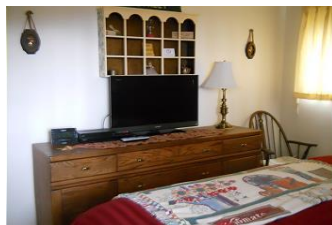

Amenities Include: Internet, non smoking only, pets not allowed, Full Kitchen, Coffee Maker, Microwave, Toaster, Cookware, Dinnerware, Iron/Ironing Board, Internet-In Unit, Fireplace-wood, Linens, Cable TV, TV-Living Rm, TV-Master Bdrm, DVD Player, DVD Player-BluRay, Balcony, Community Grills, Tennis, On the Slope, Bike Trails, Nearby Medical Services, Nearby Grocery, Nearby Golf Course

Driving Directions: Sugar Ski & Country Club is located at 100 Sugar Ski Drive, Banner Elk, NC 28604. Some GPS and mapping systems will mistakenly try to bring you to us via Sugar Mountain Drive. We are NOT located off of Sugar Mountain Drive. If you are entering from the north via Boone, take Highway 105 South, turn right on Highway 184, turn left on Grouse Moor Drive. From the south, take Highway 221 OR Highway 181 to 105 North, turn left on Highway 184, turn left on Grouse Moore Drive. From the west, through Banner Elk take Highway 184, turn right on Grouse Moor Drive. Once on Grouse Moor Drive, follow all the way to the very top and turn left on Sugar Ski Drive

Property Map: