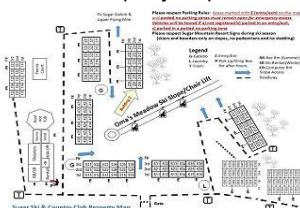

From \$96 To \$274 Per Night

Bedrooms: 2 Bath: 2 Check In: 4:00 PM Check Out: 10:00 AM

Description: This is a first floor, two bedroom two bath condo in building 2. Free WI-FI. The living room offers a 40 inch flat screen TV, a queen sleeper sofa, a blue ray player and a wood burning fireplace. The kitchen is fully equipped with many accessories. There is seating for 4 in the dining area with additional seating at the bar. The master bedroom offers a king size bed and a flat screen 32 inch TV. The guest bedroom offers a queen bed. From your private balcony you will experience a wooded view in the summer and a partial view of Oma's Meadow in the winter. The property also has tennis courts and outdoor grilling areas. This unit does not have washer/dryer. There is a coin operated laundry on property.

Driving Directions: Sugar Ski & Country Club is located at 100 Sugar Ski Drive, Banner Elk, NC 28604. Some GPS and mapping systems will mistakenly try to bring you to us via Sugar Mountain Drive. We are NOT located off of Sugar Mountain Drive. If you are entering from the north via Boone, take Highway 105 South, turn right on Highway 184, turn left on Grouse Moor Drive. From the south, take Highway 221 OR Highway 181 to 105 North, turn left on Highway 184, turn left on Grouse Moore Drive. From the west, through Banner Elk take Highway 184, turn right on Grouse Moor Drive. Once on Grouse Moor Drive, follow all the way to the very top and turn left on Sugar Ski Drive

Property Map:

Floor Plan: