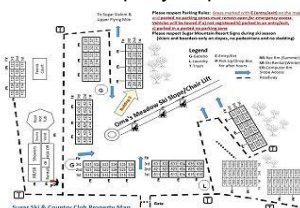

### Unit: 211

From \$96 To \$274 Per Night

Bedrooms: 2 Bath: 2 Check In: 4:00 PM Check Out: 10:00 AM

**Description:** This is a first floor, two bedroom two bath condo in building 2. Free WI-FI. The living room offers a 40 inch flat screen TV, a queen sleeper sofa, a blue ray player and a wood burning fireplace. The kitchen is fully equipped with many accessories. There is seating for 4 in the dining area with additional seating at the bar. The master bedroom offers a king size bed and a flat screen 32 inch TV. The guest bedroom offers a queen bed. From your private balcony you will experience a wooded view in the summer and a partial view of Oma's Meadow in the winter. The property also has tennis courts and outdoor grilling areas. This unit does not have washer/dryer. There is a coin operated laundry on property.

**Driving Directions:** Sugar Ski & Country Club is located at 100 Sugar Ski Drive, Banner Elk, NC 28604. Some GPS and mapping systems will mistakenly try to bring you to us via Sugar Mountain Drive. We are NOT located off of Sugar Mountain Drive. If you are entering from the north via Boone, take Highway 105 South, turn right on Highway 184, turn left on Grouse Moor Drive. From the south, take Highway 221 OR Highway 181 to 105 North, turn left on Highway 184, turn left on Grouse Moore Drive. From the west, through Banner Elk take Highway 184, turn right on Grouse Moor Drive. Once on Grouse Moor Drive, follow all the way to the very top and turn left on Sugar Ski Drive

Property Map:

Floor Plan: