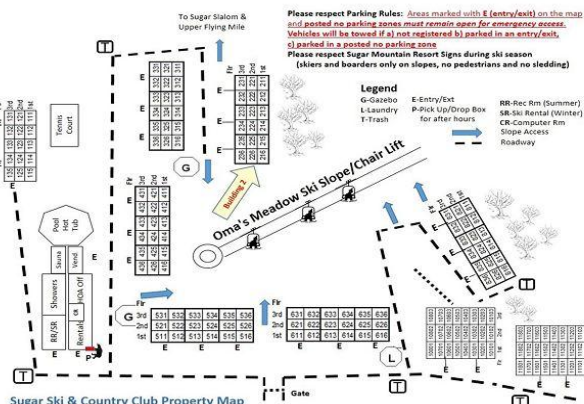

Sugar Ski & Country Club

100 Sugar Ski Drive
Banner Elk, NC 28604

<Business Phone>
inquiry@sugarmountain.com

www.sugarmountain.com

Stay at the SLOPE Enjoy the Views! WHAT ARE YOU WAITING FOR?

Unit: 212

From \$60 To \$190 Per Night

Bedrooms: 2 Bath: 2 Check In: 4:00 PM Check Out: 10:00 AM

Description: This is a bottom floor two bedroom two bath condo in building 2. Free WI-FI. The living room offers a 37 inch flat screen TV queen sleeper sofa and wood burning fireplace. The kitchen is fully equipped with many accessories. There is seating for 4 in the dining area. The master bedroom offers a queen size bed. The guest bedroom offers two twin beds. In the summer you have a wooded view. There is a view of both Oma's Meadow to the right and Sugar Slalom to the left off the private balcony. This condo is a short walk to Sugar Slalom and Upper Flying Mile. Renters have access to the clubhouse where you will find the indoor heated pool hot tub and sauna small business center with a desktop computer Wi-Fi printing available lounge during summer and ski shop during winter.

Property Map:

Floor Plan: