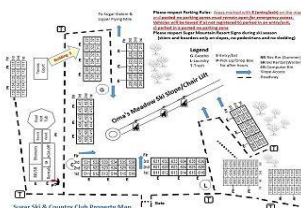

Bedrooms: 2 Bath: 2 Check In: 4:00 PM Check Out: 10:00 AM

Description: This is a middle floor, two bedroom two bath condo in building 3. Free WI-FI. The living room offers a 24 inch TV, a wood burning fireplace, and a queen size sleeper sofa. The kitchen is fully equipped with many accessories. There is seating for 4 in the dining area with additional seating at the bar. The master bedroom offers a queen size bed. The guest bedroom offers a queen size bed. From this condo you are a short distance walk to Sugar Slalom and Upper Flying Mile. Renters have access to the clubhouse where you will find the indoor heated pool, hot tub and sauna as well as the full service ski & snowboard rental shop on weekends and holidays during ski season. The property also has tennis courts and outdoor grilling areas.

Driving Directions: Sugar Ski & Country Club is located at 100 Sugar Ski Drive, Banner Elk, NC 28604. Some GPS and mapping systems will mistakenly try to bring you to us via Sugar Mountain Drive. We are NOT located off of Sugar Mountain Drive. If you are entering from the north via Boone, take Highway 105 South, turn right on Highway 184, turn left on Grouse Moor Drive. From the south, take Highway 221 OR Highway 181 to 105 North, turn left on Highway 184, turn left on Grouse Moore Drive. From the west, through Banner Elk take Highway 184, turn right on Grouse Moor Drive. Once on Grouse Moor Drive, follow all the way to the very top and turn left on Sugar Ski Drive

Property Map:

Floor Plan: