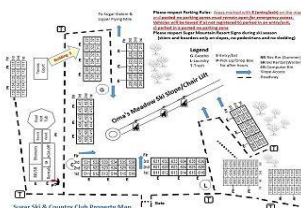

### Unit: 326

From \$96 To \$274 Per Night

Bedrooms: 2 Bath: 2 Check In: 4:00 PM Check Out: 10:00 AM

**Description:** This is a middle floor, two bedroom two bath condo in building 3. Free WI-FI. The living room offers a 24 inch TV, a wood burning fireplace, and a queen size sleeper sofa. The kitchen is fully equipped with many accessories. There is seating for 4 in the dining area with additional seating at the bar. The master bedroom offers a queen size bed. The guest bedroom offers a queen size bed. From this condo you are a short distance walk to Sugar Slalom and Upper Flying Mile. Renters have access to the clubhouse where you will find the indoor heated pool, hot tub and sauna as well as the full service ski & snowboard rental shop on weekends and holidays during ski season. The property also has tennis courts and outdoor grilling areas.

**Driving Directions:** Sugar Ski & Country Club is located at 100 Sugar Ski Drive, Banner Elk, NC 28604. Some GPS and mapping systems will mistakenly try to bring you to us via Sugar Mountain Drive. We are NOT located off of Sugar Mountain Drive. If you are entering from the north via Boone, take Highway 105 South, turn right on Highway 184, turn left on Grouse Moor Drive. From the south, take Highway 221 OR Highway 181 to 105 North, turn left on Highway 184, turn left on Grouse Moore Drive. From the west, through Banner Elk take Highway 184, turn right on Grouse Moor Drive. Once on Grouse Moor Drive, follow all the way to the very top and turn left on Sugar Ski Drive

Property Map:

Floor Plan: