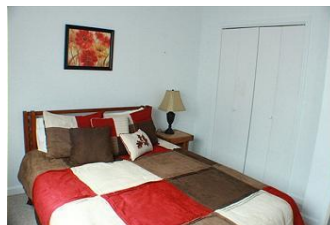

Floor Plan:

Amenities Include: Full Kitchen, Coffee Maker, Microwave, Toaster, Cookware, Dinnerware, Washer & Dryer, Iron/Ironing Board, Internet-In Unit, Fireplace-wood, Linens, Cable TV, TV-Living Rm, CD Player, DVD Player, Stereo System, Deck, Community Grills, Tennis, On the Slope, Bike Trails, Nearby Medical Services, Nearby Grocery, Nearby Golf Course, Queen Bed

Driving Directions: Sugar Ski & Country Club is located at 100 Sugar Ski Drive, Banner Elk, NC 28604. Some GPS and mapping systems will mistakenly try to bring you to us via Sugar Mountain Drive. We are NOT located off of Sugar Mountain Drive. If you are entering from the north via Boone, take Highway 105 South, turn right on Highway 184, turn left on Grouse Moor Drive. From the south, take Highway 221 OR Highway 181 to 105 North, turn left on Highway 184, turn left on Grouse Moore Drive. From the west, through Banner Elk take Highway 184, turn right on Grouse Moor Drive. Once on Grouse Moor Drive, follow all the way to the very top and turn left on Sugar Ski Drive