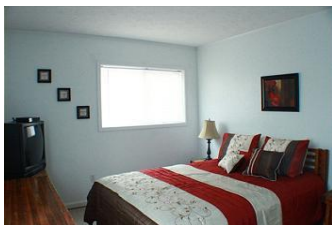

Amenities Include: Full Kitchen, Coffee Maker, Microwave, Toaster, Cookware, Dinnerware, Washer & Dryer, Iron/Ironing Board, Internet-In Unit, Fireplace-wood, Linens, Cable TV, TV-Living Rm, CD Player, DVD Player, Stereo System, Deck, Community Grills, Tennis, On the Slope, Bike Trails, Nearby Medical Services, Nearby Grocery, Nearby Golf Course, Queen Bed

Driving Directions: Sugar Ski & Country Club is located at 100 Sugar Ski Drive, Banner Elk, NC 28604. Some GPS and mapping systems will mistakenly try to bring you to us via Sugar Mountain Drive. We are NOT located off of Sugar Mountain Drive. If you are entering from the north via Boone, take Highway 105 South, turn right on Highway 184, turn left on Grouse Moor Drive. From the south, take Highway 221 OR Highway 181 to 105 North, turn left on Highway 184, turn left on Grouse Moore Drive. From the west, through Banner Elk take Highway 184, turn right on Grouse Moor Drive. Once on Grouse Moor Drive, follow all the way to the very top and turn left on Sugar Ski Drive

Property Map: