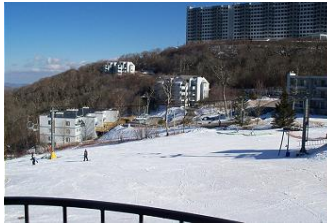

Sugar Ski & Country Club

100 Sugar Ski Drive
Banner Elk, NC 28604
+1 (800) 634-1320
inquiry@sugarmountain.com

www.sugarmountain.co

Stay at the SLOPE Enjoy the Views! WHAT ARE YOU WAITING FOR?

m

Unit: 326

From \$96 To \$274 Per Night

Bedrooms: 2 Bath: 2 Check In: 4:00 PM Check Out: 10:00 AM

Description: This is a middle floor, two bedroom two bath condo in building 3. Free WI-FI. The living room offers a 24 inch TV, a wood burning fireplace, and a queen size sleeper sofa. The kitchen is fully equipped with many accessories. There is seating for 4 in the dining area with additional seating at the bar. The master bedroom offers a queen size bed. The guest bedroom offers a queen size bed. From this condo you are a short distance walk to Sugar Slalom and Upper Flying Mile. Renters have access to the clubhouse where you will find the indoor heated pool, hot tub and sauna as well as the full service ski & snowboard rental shop on weekends and holidays during ski season. The property also has tennis courts and outdoor grilling areas.