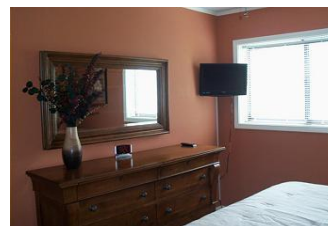

Floor Plan:

From $76 To $200 Per Night

Bedrooms: 2 Bath: 2 Check In: 4:00 PM Check Out: 10:00 AM

Description: This is a first floor, two bedroom two bath condo in building 4. Free WI-FI. The living room offers a 32 inch flat screen TV, a ceiling fan and a wood burning fireplace. The kitchen is fully equipped with many accessories. There is a ceiling fan and seating for 6 in the dining area and additional seating at the bar. The master bedroom offers a ceiling fan and a king size bed. The guest bedroom offers a ceiling fan two twin beds. From your private balcony you will experience a mountain view and a ski in/out view of Oma's Meadow. Renters have access to the clubhouse where you will find the indoor heated pool, hot tub and sauna as well as the full service ski & snowboard rental shop on weekends and holidays during ski season. The property also has tennis courts and outdoor grilling areas.

Amenities Include: Full Kitchen, Coffee Maker, Microwave, Toaster, Cookware, Dinnerware, Ceiling Fans, Washer & Dryer, Iron/Ironing Board, Internet-In Unit, Fireplace-wood, Linens, Cable TV, TV-Living Rm, TV-Master Bdrm, DVD Player, Stereo System, Indoor Heated Swimming Pool, Sauna, Hot Tub, Computer Rm, Rec Room (excl winter), Ski Rental Shop (Winter WE), Near Clubhouse, Balcony, Community Grills, Tennis, On the Slope, Bike Trails, Nearby Medical Services, Nearby Grocery, Nearby Golf Course