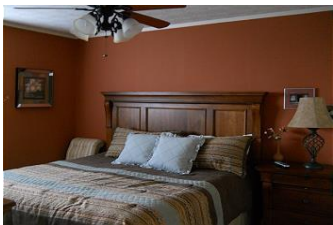

Floor Plan:

Amenities Include: Internet, non smoking only, pets not allowed, Full Kitchen, Coffee Maker, Microwave, Toaster, Cookware, Dinnerware, Ceiling Fans, Washer & Dryer, Iron/Ironing Board, Internet-In Unit, Linens, Cable TV, TV-Living Rm, TV-Master Bdrm, DVD Player, Stereo System, Balcony, Community Grills, Tennis, On the Slope, Bike Trails, Nearby Medical Services, Nearby Grocery, Nearby Golf Course

Driving Directions: Sugar Ski & Country Club is located at 100 Sugar Ski Drive, Banner Elk, NC 28604. Some GPS and mapping systems will mistakenly try to bring you to us via Sugar Mountain Drive. We are NOT located off of Sugar Mountain Drive. If you are entering from the north via Boone, take Highway 105 South, turn right on Highway 184, turn left on Grouse Moor Drive. From the south, take Highway 221 OR Highway 181 to 105 North, turn left on Highway 184, turn left on Grouse Moore Drive. From the west, through Banner Elk take Highway 184, turn right on Grouse Moor Drive. Once on Grouse Moor Drive, follow all the way to the very top and turn left on Sugar Ski Drive