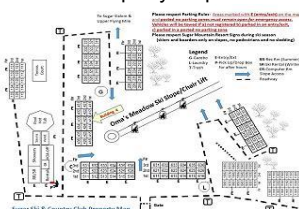

**Driving Directions:** Sugar Ski & Country Club is located at 100 Sugar Ski Drive, Banner Elk, NC 28604. Some GPS and mapping systems will mistakenly try to bring you to us via Sugar Mountain Drive. We are NOT located off of Sugar Mountain Drive. If you are entering from the north via Boone, take Highway 105 South, turn right on Highway 184, turn left on Grouse Moor Drive. From the south, take Highway 221 OR Highway 181 to 105 North, turn left on Highway 184, turn left on Grouse Moore Drive. From the west, through Banner Elk take Highway 184, turn right on Grouse Moor Drive. Once on Grouse Moor Drive, follow all the way to the very top and turn left on Sugar Ski Drive

Property Map:

Floor Plan: