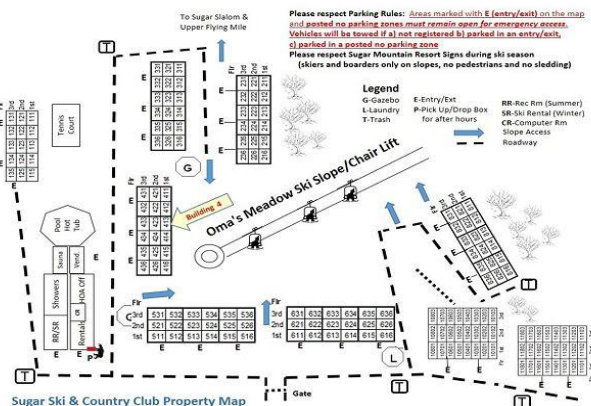

From \$76 To \$200 Per Night

Bedrooms: 2 Bath: 2 Check In: 4:00 PM Check Out: 10:00 AM

Description: This is a first floor, two bedroom two bath condo in building 4. Free WI-FI. The living room offers a 32 inch flat screen TV, a ceiling fan and a wood burning fireplace. The kitchen is fully equipped with many accessories. There is a ceiling fan and seating for 6 in the dining area and additional seating at the bar. The master bedroom offers a ceiling fan and a king size bed. The guest bedroom offers a ceiling fan two twin beds. From your private balcony you will experience a mountain view and a ski in/out view of Oma's Meadow. Renters have access to the clubhouse where you will find the indoor heated pool, hot tub and sauna as well as the full service ski & snowboard rental shop on weekends and holidays during ski season. The property also has tennis courts and outdoor grilling areas.

Property Map:

Floor Plan: