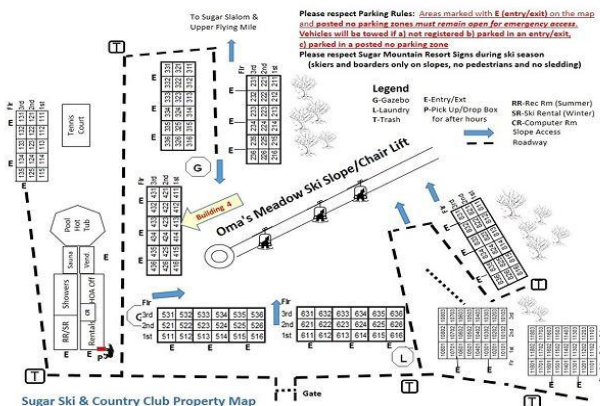

From \$60 To \$190 Per Night

Bedrooms: 2 Bath: 2 Check In: 4:00 PM Check Out: 10:00 AM

**Description:** This is a second floor two bedroom two bath condo in building 4. Free WI-FI. The living room offers a 32 inch TV queen sleeper sofa ceiling fan and wood burning fireplace. The kitchen is fully equipped with many accessories. There is seating for 4 in the dining area with additional seating at the bar. The master bedroom offers a queen size bed. The guest bedroom offers two twin beds. From your private balcony you will experience long range mountain views and a ski in/out slope view in the winter. This condo is walking distance to the clubhouse where you will find the indoor heated pool hot tub and sauna small business center with a desktop computer Wi-Fi printing available lounge during summer and ski shop during winter.

Property Map:

Floor Plan: