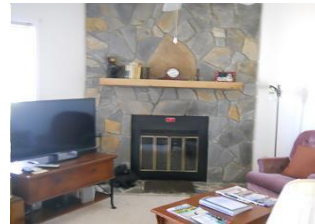

### Unit: 422

From \$96 To \$274 Per Night

Bedrooms: 2 Bath: 2 Check In: 4:00 PM Check Out: 10:00 AM

**Description:** This is a second floor two bedroom two bath condo in building 4. Free WI-FI. The living room offers a 40 inch TV queen sleeper sofa ceiling fan and wood burning fireplace. The kitchen is fully equipped with many accessories. There is seating for 4 in the dining area with additional seating at the bar. The master bedroom offers a queen size bed. The guest bedroom offers two twin beds. This condo is walking distance to the clubhouse where you will find the indoor heated pool hot tub and sauna, Wi-Fi, a lounge during summer and ski shop during winter.