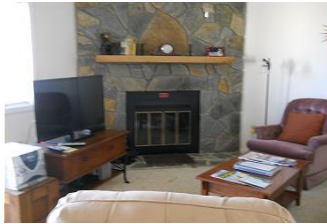

### Unit: 422

From \$96 To \$274 Per Night

Bedrooms: 2 Bath: 2 Check In: 4:00 PM Check Out: 10:00 AM

**Description:** This is a second floor two bedroom two bath condo in building 4. Free WI-FI. The living room offers a 40 inch TV queen sleeper sofa ceiling fan and wood burning fireplace. The kitchen is fully equipped with many accessories. There is seating for 4 in the dining area with additional seating at the bar. The master bedroom offers a queen size bed. The guest bedroom offers two twin beds. This condo is walking distance to the clubhouse where you will find the indoor heated pool hot tub and sauna, Wi-Fi, a lounge during summer and ski shop during winter.

**Amenities Include:** Full Kitchen, Coffee Maker, Microwave, Toaster, Cookware, Dinnerware, Ceiling Fans, Washer & Dryer, Iron/Ironing Board, Internet-In Unit, Fireplace-wood, Linens, Cable TV, TV-Living Rm, CD Player, DVD Player, Stereo System, Deck, Community Grills, Tennis, On the Slope, Bike Trails, Nearby Medical Services, Nearby Grocery, Nearby Golf Course