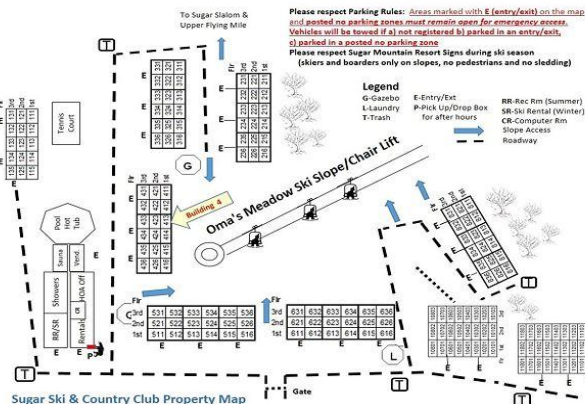

Sugar Ski & Country Club

100 Sugar Ski Drive
Banner Elk, NC 28604

<Business Phone>
inquiry@sugarmountain.com

www.sugarmountain.com

Stay at the SLOPE Enjoy the Views! WHAT ARE YOU WAITING FOR?

Unit: 425

From \$76 To \$200 Per Night

Bedrooms: 2 Bath: 2 Check In: 4:00 PM Check Out: 10:00 AM

Description: This is a second floor two bedroom condo in building 4. Free WI-FI. The living room offers a 27 inch TV, a queen sleeper sofa and a wood burning fireplace. The kitchen is fully equipped with many accessories. There is seating for 4 at the dining table with additional seating at the bar. In the master bedroom there is a queen size bed. The guest bedroom has two twin beds. From your private balcony you will experience a mountain view and an impressive view looking down Oma's Meadow. Renters have access to the clubhouse where you will find the indoor heated pool, hot tub and sauna as well as the full service ski & snowboard rental shop on weekends and holidays during ski season. The property also has tennis courts and outdoor grilling areas.

Property Map:

Floor Plan: