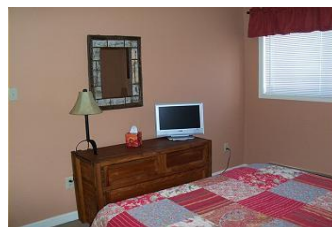

From $76 To $200 Per Night

Bedrooms: 2 Bath: 2 Check In: 4:00 PM Check Out: 10:00 AM

Description: This is a second floor two bedroom condo in building 4. Free WI-FI. The living room offers a 27 inch TV, a queen sleeper sofa and a wood burning fireplace. The kitchen is fully equipped with many accessories. There is seating for 4 at the dining table with additional seating at the bar. In the master bedroom there is a queen size bed. The guest bedroom has two twin beds. From your private balcony you will experience a mountain view and an impressive view looking down Oma's Meadow. Renters have access to the clubhouse where you will find the indoor heated pool, hot tub and sauna as well as the full service ski & snowboard rental shop on weekends and holidays during ski season. The property also has tennis courts and outdoor grilling areas.

Amenities Include: Full Kitchen, Coffee Maker, Microwave, Toaster, Cookware, Dinnerware, Washer & Dryer, Iron/Ironing Board, Internet-In Unit, Fireplace-wood, Linens, Cable TV, TV-Living Rm, TV-Master Bdrm, CD Player, DVD Player, Stereo System, Indoor Heated Swimming Pool, Sauna, Hot Tub, Computer Rm, Rec Room (excl winter), Ski Rental Shop (Winter WE), Near Clubhouse, Balcony, Community Grills, Tennis, On the Slope, Bike Trails, Nearby Medical Services, Nearby Grocery, Nearby Golf Course

Property Map: