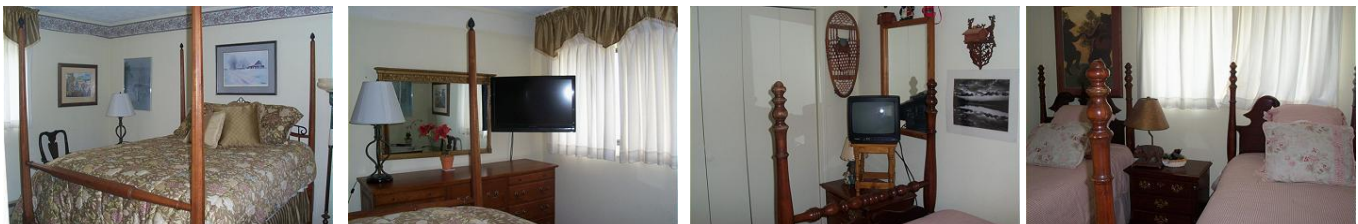

Floor Plan:

From $92 To $220 Per Night

Bedrooms: 2 Bath: 2 Check In: 4:00 PM Check Out: 10:00 AM

Description: This is a third floor two-bedroom condo in building 4. Free WI-FI. The living room offers a 37 inch TV, a queen sleeper sofa and a wood burning fireplace. The kitchen is fully equipped with many accessories. There is seating for 4 at the dining table and additional seating at the bar. In the master bedroom there is a queen size bed and ceiling fan. The guest bedroom has two twin beds and a ceiling fan. From your private balcony you will experience a mountain view along with an impressive view of Oma's Meadow. This unit is within walking distance of the clubhouse, where renters have access to the indoor heated pool, hot tub and sauna as well as the full service ski & snowboard rental shop on weekends and holidays during ski season. The property also has tennis courts and outdoor grilling areas.

Amenities Include: Full Kitchen, Coffee Maker, Microwave, Toaster, Cookware, Dinnerware, Ceiling Fans, Washer & Dryer, Iron/Ironing Board, Internet-In Unit, Fireplace-wood, Linens, Cable TV, TV-Living Rm, TV-Master Bdrm, CD Player, DVD Player, Stereo System, Indoor Heated Swimming Pool, Sauna, Hot Tub, Computer Rm, Rec Room (excl winter), Ski Rental Shop (Winter WE), Near Clubhouse, Balcony, Community Grills, Tennis, On the Slope, Bike Trails, Nearby Medical Services, Nearby Grocery, Nearby Golf Course

Property Map: