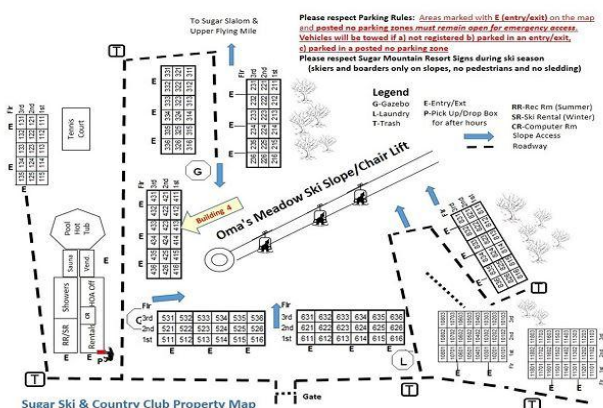

Sugar Ski & Country Club

100 Sugar Ski Drive
Banner Elk, NC 28604

<Business Phone>
inquiry@sugarmountain.com

www.sugarmountain.com

Stay at the SLOPE Enjoy the Views! WHAT ARE YOU WAITING FOR?

Unit: 433

From \$92 To \$220 Per Night

Bedrooms: 2 Bath: 2 Check In: 4:00 PM Check Out: 10:00 AM

Description: This is a third floor two-bedroom condo in building 4. Free WI-FI. The living room offers a 37 inch TV, a queen sleeper sofa and a wood burning fireplace. The kitchen is fully equipped with many accessories. There is seating for 4 at the dining table and additional seating at the bar. In the master bedroom there is a queen size bed and ceiling fan. The guest bedroom has two twin beds and a ceiling fan. From your private balcony you will experience a mountain view along with an impressive view of Oma's Meadow. This unit is within walking distance of the clubhouse, where renters have access to the indoor heated pool, hot tub and sauna as well as the full service ski & snowboard rental shop on weekends and holidays during ski season. The property also has tennis courts and outdoor grilling areas.

Property Map:

Floor Plan: