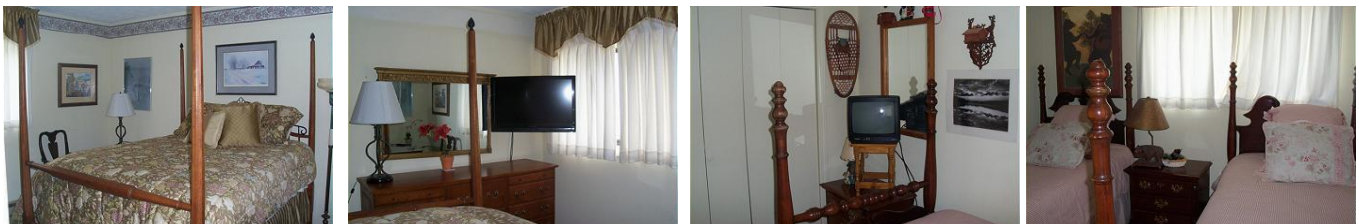

Floor Plan:

From $92 To $220 Per Night

Bedrooms: 2 Bath: 2 Check In: 4:00 PM Check Out: 10:00 AM

Description: This is a third floor two-bedroom condo in building 4. Free WI-FI. The living room offers a 37 inch TV, a queen sleeper sofa and a wood burning fireplace. The kitchen is fully equipped with many accessories. There is seating for 4 at the dining table and additional seating at the bar. In the master bedroom there is a queen size bed and ceiling fan. The guest bedroom has two twin beds and a ceiling fan. From your private balcony you will experience a mountain view along with an impressive view of Oma's Meadow. This unit is within walking distance of the clubhouse, where renters have access to the indoor heated pool, hot tub and sauna as well as the full service ski & snowboard rental shop on weekends and holidays during ski season. The property also has tennis courts and outdoor grilling areas.

Amenities Include: Full Kitchen, Coffee Maker, Microwave, Toaster, Cookware, Dinnerware, Ceiling Fans, Washer & Dryer, Iron/Ironing Board, Internet-In Unit, Fireplace-wood, Linens, Cable TV, TV-Living Rm, TV-Master Bdrm, CD Player, DVD Player, Stereo System, Indoor Heated Swimming Pool, Sauna, Hot Tub, Computer Rm, Rec Room (excl winter), Ski Rental Shop (Winter WE), Near Clubhouse, Balcony, Community Grills, Tennis, On the Slope, Bike Trails, Nearby Medical Services, Nearby Grocery, Nearby Golf Course

Property Map: