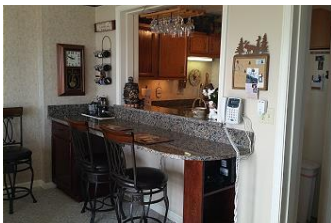

Amenities Include: Internet, non smoking only, pets not allowed, Full Kitchen, Coffee Maker, Ice Maker, Microwave, Toaster, Cookware, Dinnerware, Ceiling Fans, Washer & Dryer, Iron/Ironing Board, Internet-In Unit, Fireplace-wood, Linens, Cable TV, TV-Living Rm, CD Player, DVD Player, DVD Player-BluRay, Stereo System, Balcony, Community Grills, Tennis, On the Slope, Bike Trails, Nearby Medical Services, Nearby Grocery, Nearby Golf Course

Driving Directions: Sugar Ski & Country Club is located at 100 Sugar Ski Drive, Banner Elk, NC 28604. Some GPS and mapping systems will mistakenly try to bring you to us via Sugar Mountain Drive. We are NOT located off of Sugar Mountain Drive. If you are entering from the north via Boone, take Highway 105 South, turn right on Highway 184, turn left on Grouse Moor Drive. From the south, take Highway 221 OR Highway 181 to 105 North, turn left on Highway 184, turn left on Grouse Moore Drive. From the west, through Banner Elk take Highway 184, turn right on Grouse Moor Drive. Once on Grouse Moor Drive, follow all the way to the very top and turn left on Sugar Ski Drive