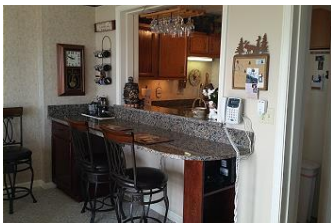

Amenities Include: Internet, Full Kitchen, Coffee Maker, Ice Maker, Microwave, Toaster, Cookware, Dinnerware, Ceiling Fans, Washer & Dryer, Iron/Ironing Board, Internet-In Unit, Fireplace-wood, Linens, Cable TV, TV-Living Rm, CD Player, DVD Player, DVD Player-BluRay, Stereo System, Balcony, Community Grills, Tennis, On the Slope, Bike Trails, Nearby Medical Services, Nearby Grocery, Nearby Golf Course

Driving Directions: Sugar Ski & Country Club is located at 100 Sugar Ski Drive, Banner Elk, NC 28604. Some GPS and mapping systems will mistakenly try to bring you to us via Sugar Mountain Drive. We are NOT located off of Sugar Mountain Drive. If you are entering from the north via Boone, take Highway 105 South, turn right on Highway 184, turn left on Grouse Moor Drive. From the south, take Highway 221 OR Highway 181 to 105 North, turn left on Highway 184, turn left on Grouse Moore Drive. From the west, through Banner Elk take Highway 184, turn right on Grouse Moor Drive. Once on Grouse Moor Drive, follow all the way to the very top and turn left on Sugar Ski Drive