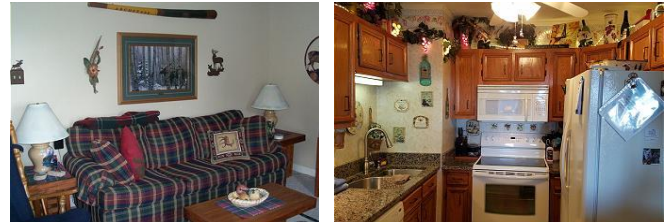

Unit: 435

From \$123 To \$291 Per Night

Bedrooms: 2 Bath: 2 Check In: 4:00 PM Check Out: 10:00 AM

Description: This is a third floor two-bedroom condo in building 4. Free WI-FI. The living room offers a 42 inch TV with a Blu Ray home theater system and DVR, a queen sleeper sofa and a wood burning fireplace. The kitchen is fully equipped with many accessories including Keurig coffee maker.. There is seating for 4 at the dining table and additional seating at the bar. In the master bedroom there is a queen size bed. The guest bedroom has two twin beds. From your private balcony you will experience a mountain view along with an impressive view looking down Oma's Meadow. The property also has tennis courts and outdoor grilling areas.

Amenities Include: Internet, Full Kitchen, Coffee Maker, Ice Maker, Microwave, Toaster, Cookware, Dinnerware, Ceiling Fans, Washer & Dryer, Iron/Ironing Board, Internet-In Unit, Fireplace-wood, Linens, Cable TV, TV-Living Rm, CD Player, DVD Player, DVD Player-BluRay, Stereo System, Balcony, Community Grills, Tennis, On the Slope, Bike Trails, Nearby Medical Services, Nearby Grocery, Nearby Golf Course