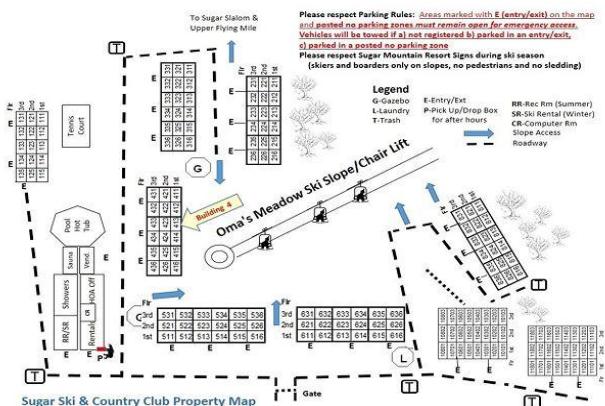

## Unit: 435

From \$76 To \$200 Per Night

Bedrooms: 2 Bath: 2 Check In: 4:00 PM Check Out: 10:00 AM

**Description:** This is a third floor two-bedroom condo in building 4. Free WI-FI. The living room offers a 42 inch TV with a Blu Ray home theater system, a queen sleeper sofa and a wood burning fireplace. The kitchen is fully equipped with many accessories. There is seating for 4 at the dining table and additional seating at the bar. In the master bedroom there is a queen size bed. The guest bedroom has two twin beds. From your private balcony you will experience a mountain view along with an impressive view looking down Oma's Meadow. This unit is within walking distance of the clubhouse, where renters have access to the indoor heated pool, hot tub and sauna as well as the full service ski & snowboard rental shop on weekends and holidays during ski season. The property also has tennis courts and outdoor grilling areas.

Property Map:

Floor Plan: