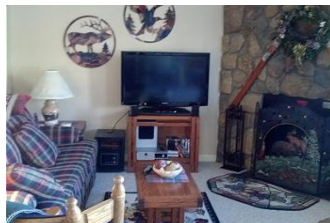

Amenities Include: Internet, non smoking only, pets not allowed, Full Kitchen, Coffee Maker, Ice Maker, Microwave, Toaster, Cookware, Dinnerware, Ceiling Fans, Washer & Dryer, Iron/Ironing Board, Internet-In Unit, Fireplace-wood, Linens, Cable TV, TV-Living Rm, CD Player, DVD Player, DVD Player-BluRay, Stereo System, Balcony, Community Grills, Tennis, On the Slope, Bike Trails, Nearby Medical Services, Nearby Grocery, Nearby Golf Course

Driving Directions: Sugar Ski & Country Club is located at 100 Sugar Ski Drive, Banner Elk, NC 28604. Some GPS and mapping systems will mistakenly try to bring you to us via Sugar Mountain Drive. We are NOT located off of Sugar Mountain Drive. If you are entering from the north via Boone, take Highway 105 South, turn right on Highway 184, turn left on Grouse Moor Drive. From the south, take Highway 221 OR Highway 181 to 105 North, turn left on Highway 184, turn left on Grouse Moore Drive. From the west, through Banner Elk take Highway 184, turn right on Grouse Moor Drive. Once on Grouse Moor Drive, follow all the way to the very top and turn left on Sugar Ski Drive