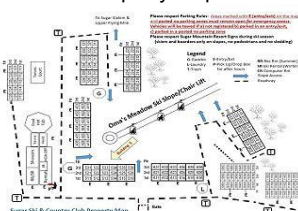

Bedrooms: 2 Bath: 2 Check In: 4:00 PM Check Out: 10:00 AM

Description: A two-bedroom end unit in building 5. Free WI-FI. Walk out your door to the Oma's Meadow slope of Sugar Mountain Ski Resort. The living room offers a 47 inch flat screen TV, and a wood burning fireplace. The kitchen is fully equipped with granite counter tops and stainless steel appliances. The dining room has seating for 6 with additional seating at the bar. The master bedroom offers a king bed. The guest bedroom offers a bunk bed with a twin on top and a full on the bottom. From your private balcony you will experience an incredible mountain view and slope view. The property also has tennis courts and outdoor grilling areas.

Driving Directions: Sugar Ski & Country Club is located at 100 Sugar Ski Drive, Banner Elk, NC 28604. Some GPS and mapping systems will mistakenly try to bring you to us via Sugar Mountain Drive. We are NOT located off of Sugar Mountain Drive. If you are entering from the north via Boone, take Highway 105 South, turn right on Highway 184, turn left on Grouse Moor Drive. From the south, take Highway 221 OR Highway 181 to 105 North, turn left on Highway 184, turn left on Grouse Moore Drive. From the west, through Banner Elk take Highway 184, turn right on Grouse Moor Drive. Once on Grouse Moor Drive, follow all the way to the very top and turn left on Sugar Ski Drive

Property Map:

Floor Plan: