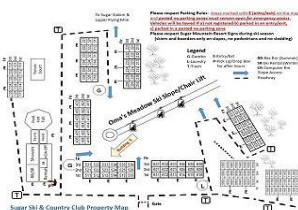

Unit: 511

From \$141 To \$319 Per Night

Bedrooms: 2 Bath: 2 Check In: 4:00 PM Check Out: 10:00 AM

Description: A two-bedroom end unit in building 5. Free WI-FI. Walk out your door to the Oma's Meadow slope of Sugar Mountain Ski Resort. The living room offers a 47 inch flat screen TV, and a wood burning fireplace. The kitchen is fully equipped with granite counter tops and stainless steel appliances. The dining room has seating for 6 with additional seating at the bar. The master bedroom offers a king bed. The guest bedroom offers a bunk bed with a twin on top and a full on the bottom. From your private balcony you will experience an incredible mountain view and slope view. The property also has tennis courts and outdoor grilling areas.

Driving Directions: Sugar Ski & Country Club is located at 100 Sugar Ski Drive, Banner Elk, NC 28604. Some GPS and mapping systems will mistakenly try to bring you to us via Sugar Mountain Drive. We are NOT located off of Sugar Mountain Drive. If you are entering from the north via Boone, take Highway 105 South, turn right on Highway 184, turn left on Grouse Moor Drive. From the south, take Highway 221 OR Highway 181 to 105 North, turn left on Highway 184, turn left on Grouse Moore Drive. From the west, through Banner Elk take Highway 184, turn right on Grouse Moor Drive. Once on Grouse Moor Drive, follow all the way to the very top and turn left on Sugar Ski Drive

Property Map:

Floor Plan: