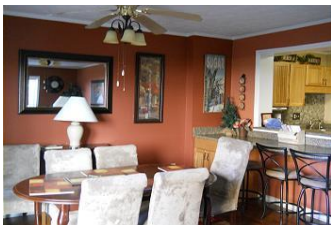

Amenities Include: Internet, Full Kitchen, Coffee Maker, Ice Maker, Microwave, Toaster, Cookware, Dinnerware, Ceiling Fans, Washer & Dryer, Iron/Ironing Board, Internet-In Unit, Fireplace-wood, Linens, Cable TV, TV-Living Rm, TV-Master Bdrm, TV-Guest Bdrm, CD Player, DVD Player, Stereo System, Balcony, Community Grills, Tennis, On the Slope, Bike Trails, Nearby Medical Services, Nearby Grocery, Nearby Golf Course

Driving Directions: Sugar Ski & Country Club is located at 100 Sugar Ski Drive, Banner Elk, NC 28604. Some GPS and mapping systems will mistakenly try to bring you to us via Sugar Mountain Drive. We are NOT located off of Sugar Mountain Drive. If you are entering from the north via Boone, take Highway 105 South, turn right on Highway 184, turn left on Grouse Moor Drive. From the south, take Highway 221 OR Highway 181 to 105 North, turn left on Highway 184, turn left on Grouse Moore Drive. From the west, through Banner Elk take Highway 184, turn right on Grouse Moor Drive. Once on Grouse Moor Drive, follow all the way to the very top and turn left on Sugar Ski Drive

Property Map: