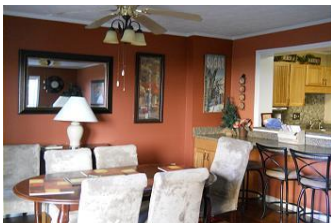

Amenities Include: Internet, non smoking only, pets not allowed, Full Kitchen, Coffee Maker, Ice Maker, Microwave, Toaster, Cookware, Dinnerware, Ceiling Fans, Washer & Dryer, Iron/Ironing Board, Internet-In Unit, Fireplace-wood, Linens, Cable TV, TV-Living Rm, TV-Master Bdrm, TV-Guest Bdrm, CD Player, DVD Player, Stereo System, Balcony, Community Grills, Tennis, On the Slope, Bike Trails, Nearby Medical Services, Nearby Grocery, Nearby Golf Course

Driving Directions: Sugar Ski & Country Club is located at 100 Sugar Ski Drive, Banner Elk, NC 28604. Some GPS and mapping systems will mistakenly try to bring you to us via Sugar Mountain Drive. We are NOT located off of Sugar Mountain Drive. If you are entering from the north via Boone, take Highway 105 South, turn right on Highway 184, turn left on Grouse Moor Drive. From the south, take Highway 221 OR Highway 181 to 105 North, turn left on Highway 184, turn left on Grouse Moore Drive. From the west, through Banner Elk take Highway 184, turn right on Grouse Moor Drive. Once on Grouse Moor Drive, follow all the way to the very top and turn left on Sugar Ski Drive

Property Map: