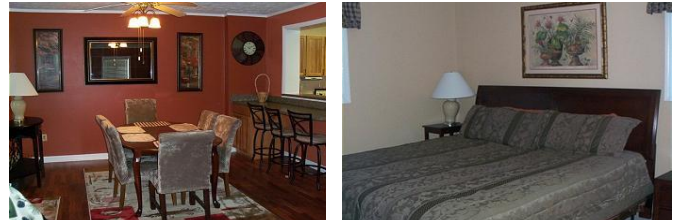

From \$92 To \$220 Per Night

Bedrooms: 2 Bath: 2 Check In: 4:00 PM Check Out: 10:00 AM

**Description:** A two-bedroom end unit in building 5. Free WI-FI. Walk out your door to the Oma's Meadow slope of Sugar Mountain Ski Resort. The living room offers a 40 inch flat screen TV, and a wood burning fireplace. The kitchen is fully equipped with granite counter tops and stainless steel appliances. The dining room has seating for 6 with additional seating at the bar. The master bedroom offers a king bed. The guest bedroom offers a bunk bed with a twin on top and a full on the bottom. From your private balcony you will experience an incredible mountain view and slope view. This unit is within walking distance of the clubhouse, where renters have access to the indoor heated pool, hot tub and sauna as well as the full service ski & snowboard rental shop on weekends and holidays during ski season. The property also has tennis courts and outdoor grilling areas.