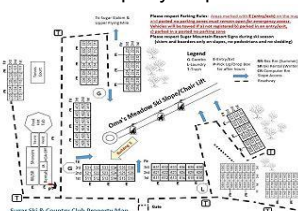

### Unit: 511

From \$141 To \$319 Per Night

Bedrooms: 2 Bath: 2 Check In: 4:00 PM Check Out: 10:00 AM

**Description:** A two-bedroom end unit in building 5. Free WI-FI. Walk out your door to the Oma's Meadow slope of Sugar Mountain Ski Resort. The living room offers a 47 inch flat screen TV, and a wood burning fireplace. The kitchen is fully equipped with granite counter tops and stainless steel appliances. The dining room has seating for 6 with additional seating at the bar. The master bedroom offers a king bed. The guest bedroom offers a bunk bed with a twin on top and a full on the bottom. From your private balcony you will experience an incredible mountain view and slope view. The property also has tennis courts and outdoor grilling areas.

**Driving Directions:** Sugar Ski & Country Club is located at 100 Sugar Ski Drive, Banner Elk, NC 28604. Some GPS and mapping systems will mistakenly try to bring you to us via Sugar Mountain Drive. We are NOT located off of Sugar Mountain Drive. If you are entering from the north via Boone, take Highway 105 South, turn right on Highway 184, turn left on Grouse Moor Drive. From the south, take Highway 221 OR Highway 181 to 105 North, turn left on Highway 184, turn left on Grouse Moore Drive. From the west, through Banner Elk take Highway 184, turn right on Grouse Moor Drive. Once on Grouse Moor Drive, follow all the way to the very top and turn left on Sugar Ski Drive

Property Map:

Floor Plan: