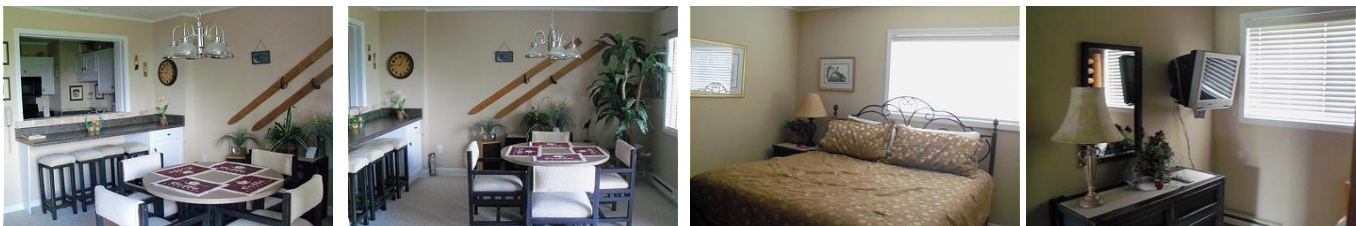

## Unit: 612

From \$92 To \$220 Per Night

Bedrooms: 2 Bath: 2 Check In: 4:00 PM Check Out: 10:00 AM

**Description:** This is a first floor, two-bedroom two-bath condo in building 6. Free WI-FI. The living room offers a 37 inch TV, a queen sleeper sofa and a wood burning fireplace. The kitchen is fully equipped with new appliances and updated counter tops and cabinets. There is seating for 4 in the dining area with additional seating available at the bar. The master bedroom offers a king size bed. The guest bedroom offers a bunk bed with a twin on top and queen on the bottom. From your private balcony you will experience lovely mountain view and a ski in/out view of Oma's Meadow. This unit is within walking distance of the clubhouse, where renters have access to the indoor heated pool, hot tub and sauna as well as the full service ski & snowboard rental shop on weekends and holidays during ski season. The property also has tennis courts and outdoor grilling areas.

**Amenities Include:** Full Kitchen, Coffee Maker, Microwave, Toaster, Cookware, Dinnerware, Ceiling Fans, Washer & Dryer, Iron/Ironing Board, Internet-In Unit, Fireplace-wood, Linens, Cable TV, TV-Living Rm, TV-Master Bdrm, TV-Guest Bdrm, DVD Player, Stereo System, Indoor Heated Swimming Pool, Sauna, Hot Tub, Computer Rm, Rec Room (excl winter), Ski Rental Shop (Winter WE), Balcony, Community Grills, Tennis, On the Slope, Bike Trails, Nearby Medical Services, Nearby Grocery, Nearby Golf Course