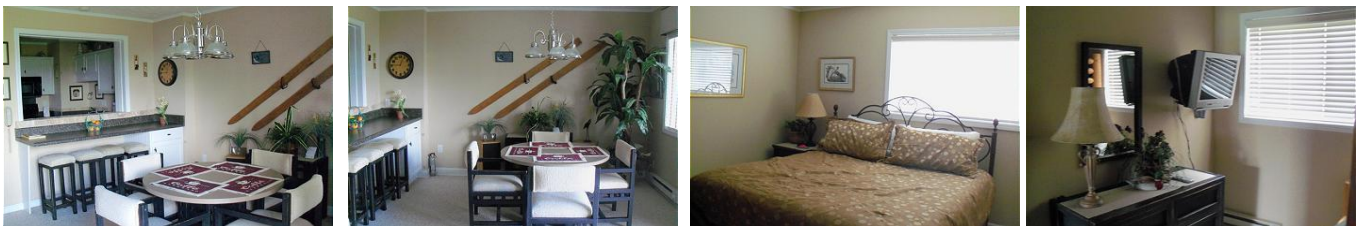

Bedrooms: 2 Bath: 2 Check In: 4:00 PM Check Out: 10:00 AM

Description: This is a first floor, two-bedroom two-bath condo in building 6. Free WI-FI. The living room offers a 37 inch TV, a queen sleeper sofa and a wood burning fireplace. The kitchen is fully equipped with new appliances and updated counter tops and cabinets. There is seating for 4 in the dining area with additional seating available at the bar. The master bedroom offers a king size bed. The guest bedroom offers a bunk bed with a twin on top and queen on the bottom. From your private balcony you will experience lovely mountain view and a ski in/out view of Oma's Meadow. This unit is within walking distance of the clubhouse, where renters have access to the indoor heated pool, hot tub and sauna as well as the full service ski & snowboard rental shop on weekends and holidays during ski season. The property also has tennis courts and outdoor grilling areas.

Amenities Include: Full Kitchen, Coffee Maker, Microwave, Toaster, Cookware, Dinnerware, Ceiling Fans, Washer & Dryer, Iron/Ironing Board, Internet-In Unit, Fireplace-wood, Linens, Cable TV, TV-Living Rm, TV-Master Bdrm, TV-Guest Bdrm, DVD Player, Stereo System, Indoor Heated Swimming Pool, Sauna, Hot Tub, Computer Rm, Rec Room (excl winter), Ski Rental Shop (Winter WE), Balcony, Community Grills, Tennis, On the Slope, Bike Trails, Nearby Medical Services, Nearby Grocery, Nearby Golf Course