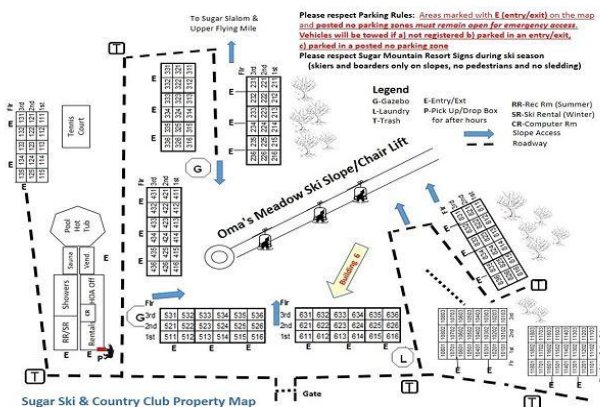

Sugar Ski & Country Club

100 Sugar Ski Drive
Banner Elk, NC 28604

<Business Phone>
inquiry@sugarmountain.com

www.sugarmountain.com

Stay at the SLOPE Enjoy the Views! WHAT ARE YOU WAITING FOR?

Unit: 612

From \$92 To \$220 Per Night

Bedrooms: 2 Bath: 2 Check In: 4:00 PM Check Out: 10:00 AM

Description: This is a first floor, two-bedroom two-bath condo in building 6. Free WI-FI. The living room offers a 37 inch TV, a queen sleeper sofa and a wood burning fireplace. The kitchen is fully equipped with new appliances and updated counter tops and cabinets. There is seating for 4 in the dining area with additional seating available at the bar. The master bedroom offers a king size bed. The guest bedroom offers a bunk bed with a twin on top and queen on the bottom. From your private balcony you will experience lovely mountain view and a ski in/out view of Oma's Meadow. This unit is within walking distance of the clubhouse, where renters have access to the indoor heated pool, hot tub and sauna as well as the full service ski & snowboard rental shop on weekends and holidays during ski season. The property also has tennis courts and outdoor grilling areas.

Property Map:

Floor Plan: