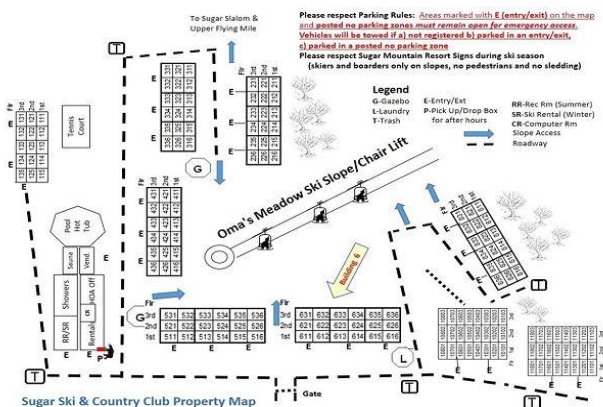

## Unit: 612

From \$92 To \$220 Per Night

Bedrooms: 2 Bath: 2 Check In: 4:00 PM Check Out: 10:00 AM

**Description:** This is a first floor, two-bedroom two-bath condo in building 6. Free WI-FI. The living room offers a 37 inch TV, a queen sleeper sofa and a wood burning fireplace. The kitchen is fully equipped with new appliances and updated counter tops and cabinets. There is seating for 4 in the dining area with additional seating available at the bar. The master bedroom offers a king size bed. The guest bedroom offers a bunk bed with a twin on top and queen on the bottom. From your private balcony you will experience lovely mountain view and a ski in/out view of Oma's Meadow. This unit is within walking distance of the clubhouse, where renters have access to the indoor heated pool, hot tub and sauna as well as the full service ski & snowboard rental shop on weekends and holidays during ski season. The property also has tennis courts and outdoor grilling areas.

Property Map:

Floor Plan: