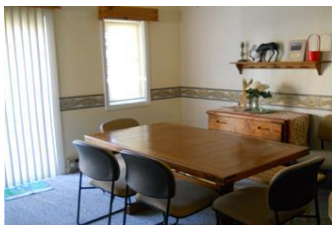

Amenities Include: Full Kitchen, Coffee Maker, Microwave, Toaster, Cookware, Dinnerware, Ceiling Fans, Washer & Dryer, Iron/Ironing Board, Internet-In Unit, Fireplace-wood, Linens, Cable TV, TV-Living Rm, TV-Master Bdrm, CD Player, DVD Player, Stereo System, Deck, Community Grills, Tennis, On the Slope, Bike Trails, Nearby Medical Services, Nearby Grocery, Nearby Golf Course

Driving Directions: Sugar Ski & Country Club is located at 100 Sugar Ski Drive, Banner Elk, NC 28604. Some GPS and mapping systems will mistakenly try to bring you to us via Sugar Mountain Drive. We are NOT located off of Sugar Mountain Drive. If you are entering from the north via Boone, take Highway 105 South, turn right on Highway 184, turn left on Grouse Moor Drive. From the south, take Highway 221 OR Highway 181 to 105 North, turn left on Highway 184, turn left on Grouse Moore Drive. From the west, through Banner Elk take Highway 184, turn right on Grouse Moor Drive. Once on Grouse Moor Drive, follow all the way to the very top and turn left on Sugar Ski Drive