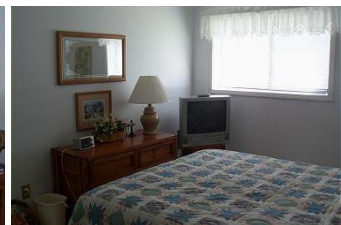

Amenities Include: Internet, Full Kitchen, Coffee Maker, Microwave, Toaster, Cookware, Dinnerware, Ceiling Fans, Washer & Dryer, Iron/Ironing Board, Internet-In Unit, Fireplace-wood, Linens, Cable TV, TV-Living Rm, CD Player, DVD Player, Stereo System, Indoor Heated Swimming Pool, Sauna, Hot Tub, Computer Rm, Rec Room (excl winter), Ski Rental Shop (Winter WE), Balcony, Community Grills, Tennis, On the Slope, Bike Trails, Nearby Medical Services, Nearby Grocery, Nearby Golf Course

Driving Directions: Sugar Ski & Country Club is located at 100 Sugar Ski Drive, Banner Elk, NC 28604. Some GPS and mapping systems will mistakenly try to bring you to us via Sugar Mountain Drive. We are NOT located off of Sugar Mountain Drive. If you are entering from the north via Boone, take Highway 105 South, turn right on Highway 184, turn left on Grouse Moor Drive. From the south, take Highway 221 OR Highway 181 to 105 North, turn left on Highway 184, turn left on Grouse Moore Drive. From the west, through Banner Elk take Highway 184, turn right on Grouse Moor Drive. Once on Grouse Moor Drive, follow all the way to the very top and turn left on Sugar Ski Drive