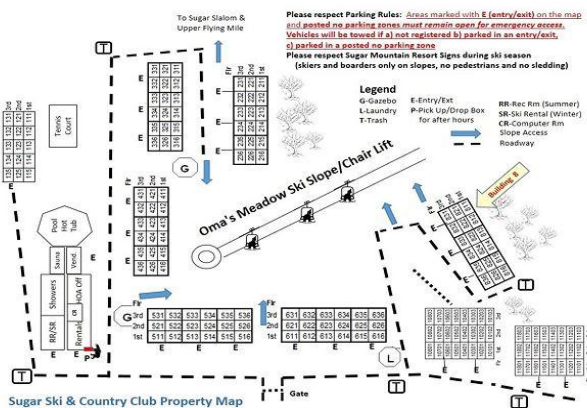

## Unit: 815

From \$60 To \$200 Per Night

Bedrooms: 2 Bath: 2 Check In: 4:00 PM Check Out: 10:00 AM

**Description:** This is a first floor, two-bedroom condo in building 8. Free WI-FI. The living room offers a 27 inch TV and a wood burning fireplace. The kitchen has a ceiling fan and is fully equipped with many accessories. In the dining room there is seating for 4 with additional seating at the bar. In the master bedroom there is a queen size bed. In the guest bedroom there are two twin beds. From your private balcony you will experience an unobstructed mountain view and a gorgeous ski in/ski out view of Oma's Meadow. Renters have access to the clubhouse where you will find the indoor heated pool, hot tub and sauna as well as the full service ski & snowboard rental shop on weekends and holidays during ski season. The property also has tennis courts and outdoor grilling areas.

Property Map:

Floor Plan: