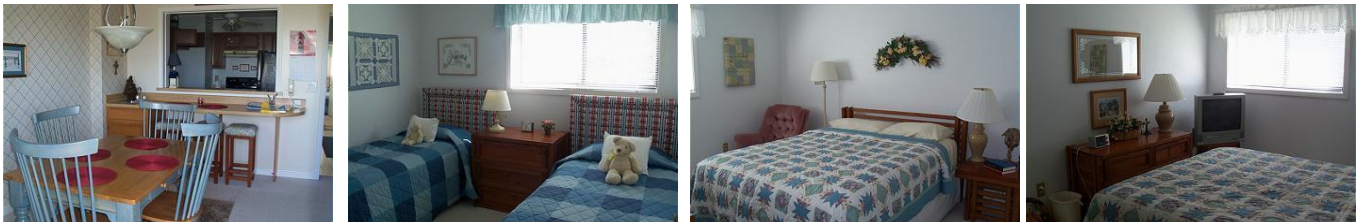

## Unit: 815

From \$60 To \$200 Per Night

Bedrooms: 2 Bath: 2 Check In: 4:00 PM Check Out: 10:00 AM

**Description:** This is a first floor, two-bedroom condo in building 8. Free WI-FI. The living room offers a 27 inch TV and a wood burning fireplace. The kitchen has a ceiling fan and is fully equipped with many accessories. In the dining room there is seating for 4 with additional seating at the bar. In the master bedroom there is a queen size bed. In the guest bedroom there are two twin beds. From your private balcony you will experience an unobstructed mountain view and a gorgeous ski in/ski out view of Oma's Meadow. Renters have access to the clubhouse where you will find the indoor heated pool, hot tub and sauna as well as the full service ski & snowboard rental shop on weekends and holidays during ski season. The property also has tennis courts and outdoor grilling areas.

**Amenities Include:** Full Kitchen, Coffee Maker, Microwave, Toaster, Cookware, Dinnerware, Ceiling Fans, Washer & Dryer, Iron/Ironing Board, Internet-In Unit, Fireplace-wood, Linens, Cable TV, TV-Living Rm, CD Player, DVD Player, Stereo System, Indoor Heated Swimming Pool, Sauna, Hot Tub, Computer Rm, Rec Room (excl winter), Ski Rental Shop (Winter WE), Balcony, Community Grills, Tennis, On the Slope, Bike Trails, Nearby Medical Services, Nearby Grocery, Nearby Golf Course