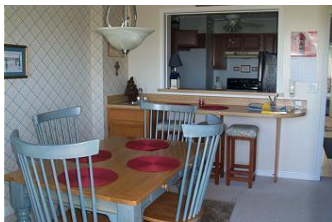

Amenities Include: Internet, Full Kitchen, Coffee Maker, Microwave, Toaster, Cookware, Dinnerware, Ceiling Fans, Washer & Dryer, Iron/Ironing Board, Internet-In Unit, Fireplace-wood, Linens, Cable TV, TV-Living Rm, CD Player, DVD Player, Stereo System, Balcony, Community Grills, Tennis, On the Slope, Bike Trails, Nearby Medical Services, Nearby Grocery, Nearby Golf Course

Driving Directions: Sugar Ski & Country Club is located at 100 Sugar Ski Drive, Banner Elk, NC 28604. Some GPS and mapping systems will mistakenly try to bring you to us via Sugar Mountain Drive. We are NOT located off of Sugar Mountain Drive. If you are entering from the north via Boone, take Highway 105 South, turn right on Highway 184, turn left on Grouse Moor Drive. From the south, take Highway 221 OR Highway 181 to 105 North, turn left on Highway 184, turn left on Grouse Moore Drive. From the west, through Banner Elk take Highway 184, turn right on Grouse Moor Drive. Once on Grouse Moor Drive, follow all the way to the very top and turn left on Sugar Ski Drive