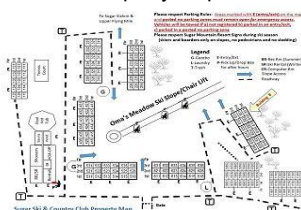

Bedrooms: 2 Bath: 2 Check In: 4:00 PM Check Out: 10:00 AM

Description: This is a second floor two bedroom condo in building 8. Free WI-FI. The living room offers a 48 inch TV queen sleeper sofa ceiling fan and a wood burning fireplace. The kitchen is fully equipped with many accessories. In the dining room there is seating for 6 at the dining table with additional seating at the bar. In the master bedroom there is a king size bed and a 32 inch TV with cable and a DVD player. In the guest bedroom there are two bunk beds with a Queen on the bottom and a Twin on top and a 32 inch TV with cable and a DVD player. Renters have access to the clubhouse where you will find the indoor heated pool, hot tub, and sauna with a lounge during summer and ski shop during winter.

Driving Directions: Sugar Ski & Country Club is located at 100 Sugar Ski Drive, Banner Elk, NC 28604. Some GPS and mapping systems will mistakenly try to bring you to us via Sugar Mountain Drive. We are NOT located off of Sugar Mountain Drive. If you are entering from the north via Boone, take Highway 105 South, turn right on Highway 184, turn left on Grouse Moor Drive. From the south, take Highway 221 OR Highway 181 to 105 North, turn left on Highway 184, turn left on Grouse Moore Drive. From the west, through Banner Elk take Highway 184, turn right on Grouse Moor Drive. Once on Grouse Moor Drive, follow all the way to the very top and turn left on Sugar Ski Drive

Property Map:

Floor Plan: