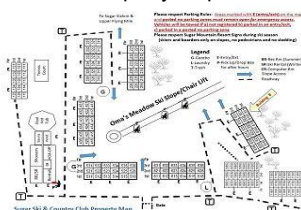

From \$141 To \$319 Per Night

Bedrooms: 2 Bath: 2 Check In: 4:00 PM Check Out: 10:00 AM

Description: This is a second floor two bedroom condo in building 8. Free WI-FI. The living room offers a 48 inch TV queen sleeper sofa ceiling fan and a wood burning fireplace. The kitchen is fully equipped with many accessories. In the dining room there is seating for 6 at the dining table with additional seating at the bar. In the master bedroom there is a king size bed and a 32 inch TV with cable and a DVD player. In the guest bedroom there are two bunk beds with a Queen on the bottom and a Twin on top and a 32 inch TV with cable and a DVD player. Renters have access to the clubhouse where you will find the indoor heated pool, hot tub, and sauna with a lounge during summer and ski shop during winter.

Driving Directions: Sugar Ski & Country Club is located at 100 Sugar Ski Drive, Banner Elk, NC 28604. Some GPS and mapping systems will mistakenly try to bring you to us via Sugar Mountain Drive. We are NOT located off of Sugar Mountain Drive. If you are entering from the north via Boone, take Highway 105 South, turn right on Highway 184, turn left on Grouse Moor Drive. From the south, take Highway 221 OR Highway 181 to 105 North, turn left on Highway 184, turn left on Grouse Moore Drive. From the west, through Banner Elk take Highway 184, turn right on Grouse Moor Drive. Once on Grouse Moor Drive, follow all the way to the very top and turn left on Sugar Ski Drive

Property Map:

Floor Plan: