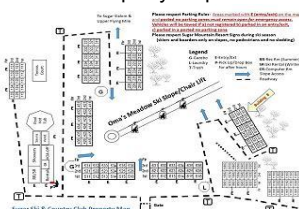

**Driving Directions:** Sugar Ski & Country Club is located at 100 Sugar Ski Drive, Banner Elk, NC 28604. Some GPS and mapping systems will mistakenly try to bring you to us via Sugar Mountain Drive. We are NOT located off of Sugar Mountain Drive. If you are entering from the north via Boone, take Highway 105 South, turn right on Highway 184, turn left on Grouse Moor Drive. From the south, take Highway 221 OR Highway 181 to 105 North, turn left on Highway 184, turn left on Grouse Moore Drive. From the west, through Banner Elk take Highway 184, turn right on Grouse Moor Drive. Once on Grouse Moor Drive, follow all the way to the very top and turn left on Sugar Ski Drive

Property Map:

Floor Plan: