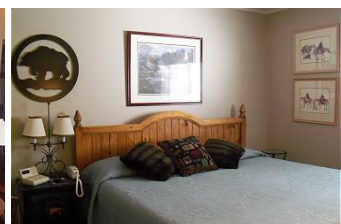

Amenities Include: Internet, Full Kitchen, Coffee Maker, Microwave, Toaster, Cookware, Dinnerware, Ceiling Fans, Washer & Dryer, Iron/Ironing Board, Internet-In Unit, Fireplace-wood, Linens, Cable TV, TV-Living Rm, TV-Master Bdrm, TV-Guest Bdrm, CD Player, DVD Player, DVD Player-BluRay, Stereo System, Community Grills, Tennis, On the Slope, Bike Trails, Nearby Medical Services, Nearby Grocery, Nearby Golf Course

Driving Directions: Sugar Ski & Country Club is located at 100 Sugar Ski Drive, Banner Elk, NC 28604. Some GPS and mapping systems will mistakenly try to bring you to us via Sugar Mountain Drive. We are NOT located off of Sugar Mountain Drive. If you are entering from the north via Boone, take Highway 105 South, turn right on Highway 184, turn left on Grouse Moor Drive. From the south, take Highway 221 OR Highway 181 to 105 North, turn left on Highway 184, turn left on Grouse Moore Drive. From the west, through Banner Elk take Highway 184, turn right on Grouse Moor Drive. Once on Grouse Moor Drive, follow all the way to the very top and turn left on Sugar Ski Drive