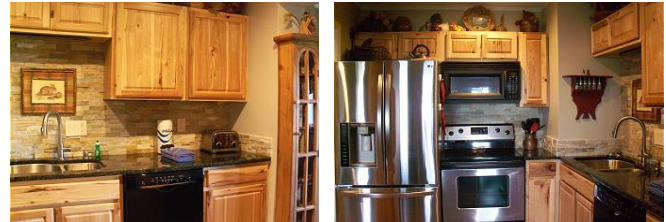

Unit: 824

From \$172 To \$409 Per Night

Bedrooms: 2 Bath: 2 Check In: 4:00 PM Check Out: 10:00 AM

Description: One of our two Superior rated units! This is a second floor two-bedroom, two-bath condo in building 8. Free WI-FI. The living room offers a 42 inch TV, a queen sleeper sofa and a wood burning fireplace. The kitchen is fully equipped with stainless steel appliances and updated counter tops and cabinets. There is seating for 4 in the dining area with additional seating available at the bar. The master bedroom offers a king size bed. The guest bedroom offers a queen size bed. Renters have access to the clubhouse where you will find the indoor heated pool, hot tub and sauna as well as the full service ski & snowboard rental shop on weekends and holidays during ski season. Tennis court and outdoor grilling areas too!

Amenities Include: Internet, Full Kitchen, Coffee Maker, Microwave, Toaster, Cookware, Dinnerware, Ceiling Fans, Washer & Dryer, Iron/Ironing Board, Internet-In Unit, Fireplace-wood, Linens, Cable TV, TV-Living Rm, TV-Master Bdrm, TV-Guest Bdrm, CD Player, DVD Player, DVD Player-BluRay, Stereo System, Community Grills, Tennis, On the Slope, Bike Trails, Nearby Medical Services, Nearby Grocery, Nearby Golf Course