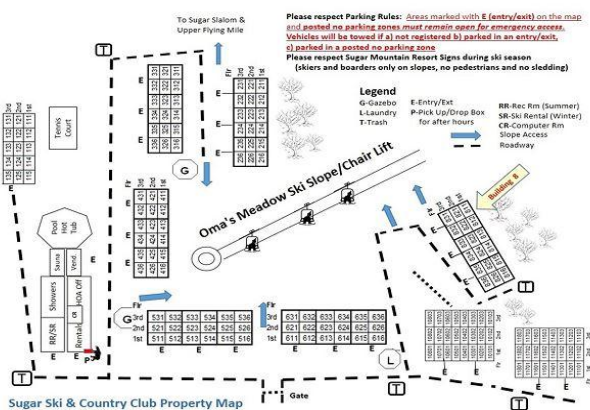

Sugar Ski & Country Club

100 Sugar Ski Drive
Banner Elk, NC 28604
<Business Phone>
inquiry@sugarmountain.com

www.sugarmountain.com

Stay at the SLOPE Enjoy the Views! WHAT ARE YOU WAITING FOR?

Unit: 835

From \$60 To \$200 Per Night

Bedrooms: 2 Bath: 2 Check In: 4:00 PM Check Out: 10:00 AM

Description: This is a third floor two-bedroom condo in building 8. Free WI-FI. The living room offers a 32 inch TV, a queen sleeper sofa and a wood burning fireplace. The kitchen is fully equipped with many accessories. There is seating for 4 at the dining table with additional seating at the bar. In the bedroom there is a queen size bed. The guest bedroom has two twin size beds. From your private balcony you will experience an unobstructed mountain view along with a view of Oma's Meadow. Renters have access to the clubhouse where you will find the indoor heated pool, hot tub and sauna as well as the full service ski & snowboard rental shop on weekends and holidays during ski season. The property also has tennis courts and outdoor grilling areas.

Property Map:

Floor Plan: