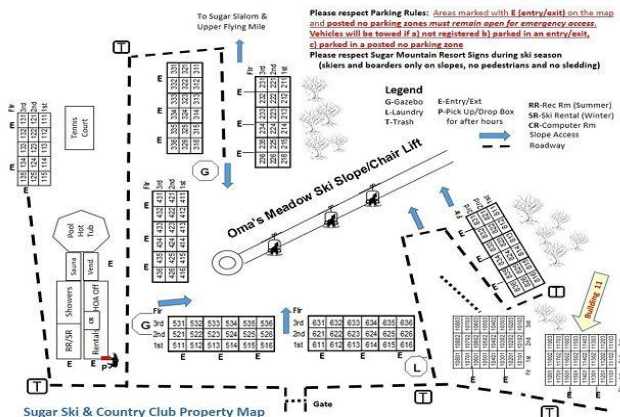

Sugar Ski & Country Club

100 Sugar Ski Drive
Banner Elk, NC 28604

<Business Phone>
inquiry@sugarmountain.com

www.sugarmountain.com

Stay at the SLOPE Enjoy the Views! WHAT ARE YOU WAITING FOR?

Unit: 11-402

From \$32 To \$105 Per Night

Bedrooms: 0 Bath: 1 Check In: 4:00 PM Check Out: 10:00 AM

Description: An efficiency in building 11 just steps from the Oma's Meadow slope of Sugar Mountain Ski Resort. Free WI-FI. This charming unit has a full size bed in the alcove area comfortably sleeping 2, a fully equipped kitchen and wood burning fireplace. From your private balcony you have a breathtaking mountain view. A cozy delight for your mountain getaway. Renters have access to the clubhouse where you will find the indoor heated pool, hot tub and sauna; a small business center with a desktop computer; a lounge during the summer and a ski shop during the winter.

Property Map:

Floor Plan: