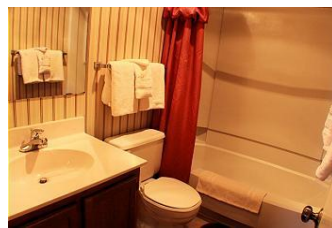

From $32 To $105 Per Night

Bedrooms: 0 Bath: 1 Check In: 4:00 PM Check Out: 10:00 AM

Description: An efficiency in building 11 just steps from the Oma's Meadow slope of Sugar Mountain Ski Resort. Free WI-FI. This charming unit has a full size bed in the alcove area comfortably sleeping 2, a fully equipped kitchen and wood burning fireplace. From your private balcony you have a breathtaking mountain view. A cozy delight for your mountain getaway. Renters have access to the clubhouse where you will find the indoor heated pool, hot tub and sauna; a small business center with a desktop computer; a lounge during the summer and a ski shop during the winter.

Amenities Include: Full Kitchen, Coffee Maker, Microwave, Toaster, Cookware, Dinnerware, Iron/Ironing Board, Internet-In Unit, Fireplace-wood, Linens, Cable TV, TV-Living Rm, Indoor Heated Swimming Pool, Sauna, Hot Tub, Computer Rm, Rec Room (excl winter), Ski Rental Shop (Winter WE), Balcony, Community Grills, Tennis, Walk to Slope, Bike Trails, Nearby Medical Services, Nearby Grocery, Nearby Golf Course

Property Map: