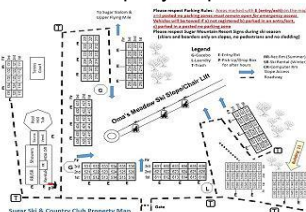

Property Map: