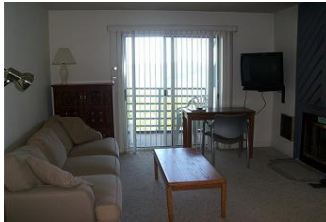

From \$32 To \$100 Per Night

Bedrooms: 0 Bath: 1 Check In: 4:00 PM Check Out: 10:00 AM

Description: This is a second floor efficiency condo in building 11. The living room offers a 27 inch TV, a queen sleeper sofa and a wood burning fireplace. The kitchen is fully equipped with many accessories. There is seating for 3 at the dining table. There is a queen size bed. From your private balcony you will experience breathtaking mountain views along with a skiers view of the top of Sugar Mtn. Renters have access to the clubhouse where you will find the indoor heated pool, hot tub and sauna as well as the full service ski & snowboard rental shop on weekends and holidays during ski season. The property also has tennis courts and outdoor grilling areas.

Amenities Include: Full Kitchen, Coffee Maker, Microwave, Toaster, Cookware, Dinnerware, Internet-In Unit, Fireplace-wood, Linens, Cable TV, TV-Living Rm, Indoor Heated Swimming Pool, Sauna, Hot Tub, Computer Rm, Rec Room (excl winter), Ski Rental Shop (Winter WE), Balcony, Community Grills, Tennis, Walk to Slope, Bike Trails, Nearby Medical Services, Nearby Grocery, Nearby Golf Course