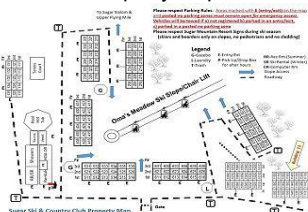

Property Map: