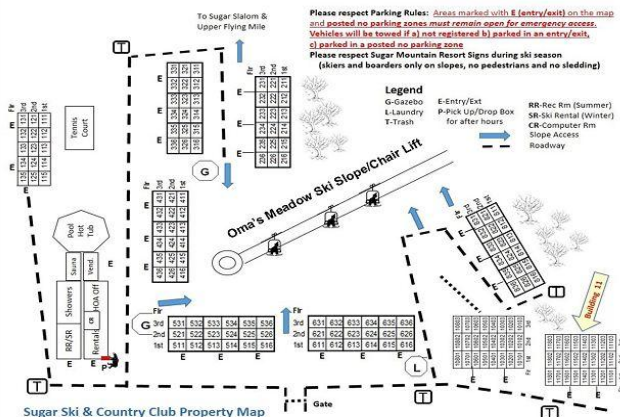

From \$32 To \$100 Per Night

Bedrooms: 0 Bath: 1 Check In: 4:00 PM Check Out: 10:00 AM

Description: This is a second floor efficiency condo in building 11. The living room offers a 27 inch TV, a queen sleeper sofa and a wood burning fireplace. The kitchen is fully equipped with many accessories. There is seating for 3 at the dining table. There is a queen size bed. From your private balcony you will experience breathtaking mountain views along with a skiers view of the top of Sugar Mtn. Renters have access to the clubhouse where you will find the indoor heated pool, hot tub and sauna as well as the full service ski & snowboard rental shop on weekends and holidays during ski season. The property also has tennis courts and outdoor grilling areas.

Property Map:

Floor Plan: