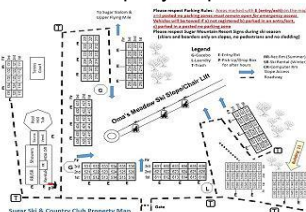

### Unit: 11-601

From \$68 To \$161 Per Night

Bedrooms: 0 Bath: 1 Check In: 4:00 PM Check Out: 10:00 AM

**Description:** An efficiency in building 11 just steps from the Oma's Meadow slope of Sugar Mountain Ski Resort. Free WI-FI. This charming unit has a queen size bed in the alcove area, a queen size sleeper sofa, a 27 inch TV, a fully equipped kitchen and a wood burning fireplace. From your private balcony you have a breathtaking mountain view. A cozy delight for your mountain getaway. Renters have access to the clubhouse where you will find the indoor heated pool, hot tub and sauna as well as the full service ski & snowboard rental shop on weekends and holidays during ski season. The property also has tennis courts and outdoor grilling areas.

**Driving Directions:** Sugar Ski & Country Club is located at 100 Sugar Ski Drive, Banner Elk, NC 28604. Some GPS and mapping systems will mistakenly try to bring you to us via Sugar Mountain Drive. We are NOT located off of Sugar Mountain Drive. If you are entering from the north via Boone, take Highway 105 South, turn right on Highway 184, turn left on Grouse Moor Drive. From the south, take Highway 221 OR Highway 181 to 105 North, turn left on Highway 184, turn left on Grouse Moore Drive. From the west, through Banner Elk take Highway 184, turn right on Grouse Moor Drive. Once on Grouse Moor Drive, follow all the way to the very top and turn left on Sugar Ski Drive

Property Map:

Floor Plan: