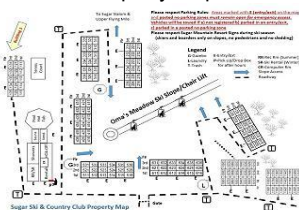

Sugar Ski & Country Club

100 Sugar Ski Drive
Banner Elk, NC 28604
+1 (800) 634-1320
inquiry@sugarmountain.com

www.sugarmountain.co

Stay at the *SLOPE* Enjoy the Views! *WHAT ARE YOU WAITING FOR?*

m

Unit: 113

From $88 To $198 Per Night

Bedrooms: 1 Bath: 1 Check In: 4:00 PM Check Out: 10:00 AM

Description: This is a first floor one bedroom condo in building 1. Free WI-FI. The living room offers a 37 inch TV and a wood burning fireplace. The kitchen is fully equipped with many accessories. There is seating for 2 at the dining table. In the master bedroom there is a queen size bed. In the hallway you will find a set of built in bunk beds suitable for those under 5 feet tall. From your private balcony you will experience a partial mountain view and a partial view of Oma's Meadow. Renters have access to the clubhouse where you will find the indoor heated pool, hot tub and sauna as well as the full service ski & snowboard rental shop on weekends and holidays during ski season. The property also has tennis courts and outdoor grilling areas. This unit does not have washer/dryer. There is a coin operated laundry on property.

Amenities Include: Full Kitchen, Coffee Maker, Microwave, Toaster, Cookware, Dinnerware, Iron/Ironing Board, Internet-In Unit, Fireplace-wood, Linens, Cable TV, TV-Living Rm, DVD Player, Balcony, Community Grills, Tennis, Walk to Slope, Bike Trails, Nearby Medical Services, Nearby Grocery, Nearby Golf Course