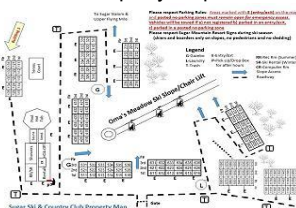

Sugar Ski & Country Club

100 Sugar Ski Drive
Banner Elk, NC 28604
+1 (800) 634-1320
inquiry@sugarmountain.com

www.sugarmountain.co

Stay at the SLOPE Enjoy the Views! WHAT ARE YOU WAITING FOR?

m

Unit: 113

From $88 To $198 Per Night

Bedrooms: 1 Bath: 1 Check In: 4:00 PM Check Out: 10:00 AM

Description: This is a first floor one bedroom condo in building 1. Free WI-FI. The living room offers a 37 inch TV and a wood burning fireplace. The kitchen is fully equipped with many accessories. There is seating for 2 at the dining table. In the master bedroom there is a queen size bed. In the hallway you will find a set of built in bunk beds suitable for those under 5 feet tall. From your private balcony you will experience a partial mountain view and a partial view of Oma's Meadow. The property also has tennis courts and outdoor grilling areas. This unit does not have washer/dryer. There is a coin operated laundry on property.

Amenities Include: Internet, non smoking only, pets not allowed, Full Kitchen, Coffee Maker, Microwave, Toaster, Cookware, Dinnerware, Iron/Ironing Board, Internet-In Unit, Fireplace-wood, Linens, Cable TV, TV-Living Rm, DVD Player, Balcony, Community Grills, Tennis, Walk to Slope, Bike Trails, Nearby Medical Services, Nearby Grocery, Nearby Golf Course