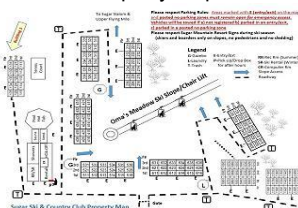

Property Map: