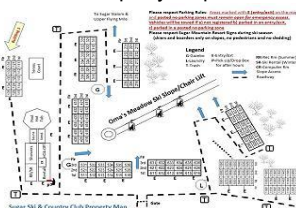

Sugar Ski & Country Club

100 Sugar Ski Drive

Banner Elk, NC 28604

+1 (800) 634-1320

inquiry@sugarmountain.com

www.sugarmountain.co

Stay at the SLOPE Enjoy the Views! WHAT ARE YOU WAITING FOR?

m

Unit: 113

From $88 To $198 Per Night

Bedrooms: 1 Bath: 1 Check In: 4:00 PM Check Out: 10:00 AM

Description: This is a first floor one bedroom condo in building 1. Free WI-FI. The living room offers a 37 inch TV and a wood burning fireplace. The kitchen is fully equipped with many accessories. There is seating for 2 at the dining table. In the master bedroom there is a queen size bed. In the hallway you will find a set of built in bunk beds suitable for those under 5 feet tall. From your private balcony you will experience a partial mountain view and a partial view of Oma's Meadow. The property also has tennis courts and outdoor grilling areas. This unit does not have washer/dryer. There is a coin operated laundry on property.

Amenities Include: Internet, non smoking only, pets not allowed, Full Kitchen, Coffee Maker, Microwave, Toaster, Cookware, Dinnerware, Iron/Ironing Board, Internet-In Unit, Fireplace-wood, Linens, Cable TV, TV-Living Rm, DVD Player, Balcony, Community Grills, Tennis, Walk to Slope, Bike Trails, Nearby Medical Services, Nearby Grocery, Nearby Golf Course