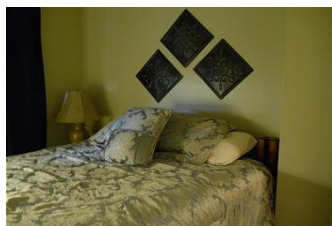

Amenities Include: Internet, non smoking only, pets not allowed, Full Kitchen, Coffee Maker, Microwave, Toaster, Cookware, Dinnerware, Iron/Ironing Board, Internet-In Unit, Fireplace-wood, Linens, Cable TV, TV-Living Rm, DVD Player, Balcony, Community Grills, Tennis, Walk to Slope, Bike Trails, Nearby Medical Services, Nearby Grocery, Nearby Golf Course

Driving Directions: Sugar Ski & Country Club is located at 100 Sugar Ski Drive, Banner Elk, NC 28604. Some GPS and mapping systems will mistakenly try to bring you to us via Sugar Mountain Drive. We are NOT located off of Sugar Mountain Drive. If you are entering from the north via Boone, take Highway 105 South, turn right on Highway 184, turn left on Grouse Moor Drive. From the south, take Highway 221 OR Highway 181 to 105 North, turn left on Highway 184, turn left on Grouse Moore Drive. From the west, through Banner Elk take Highway 184, turn right on Grouse Moor Drive. Once on Grouse Moor Drive, follow all the way to the very top and turn left on Sugar Ski Drive

Property Map: