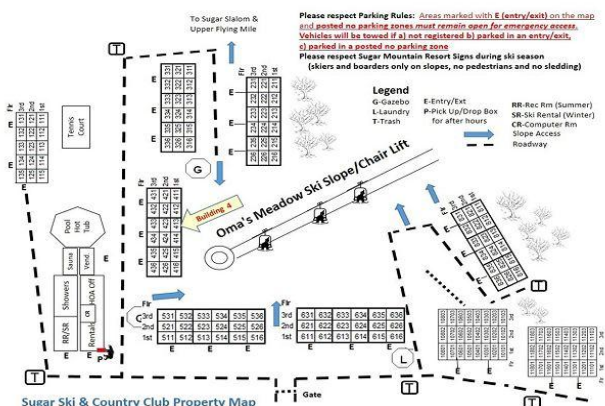

Sugar Ski & Country Club

100 Sugar Ski Drive
Banner Elk, NC 28604
<Business Phone>
inquiry@sugarmountain.com

www.sugarmountain.com

Stay at the SLOPE Enjoy the Views! WHAT ARE YOU WAITING FOR?

Unit: 412

From \$76 To \$200 Per Night

Bedrooms: 2 Bath: 2 Check In: 4:00 PM Check Out: 10:00 AM

Description: A two bedroom in building 4 ski in and ski out of the Oma's Meadow slope of Sugar Mountain Ski Resort. Free WI-FI. The master bedroom offers a queen bed. The guest bedroom offers two sets of bunk beds. In the living room a fully equipped kitchen washer and dryer and wood burning fireplace. From your private balcony you will experience incredible slope view and mountain view.

Property Map:

Floor Plan: