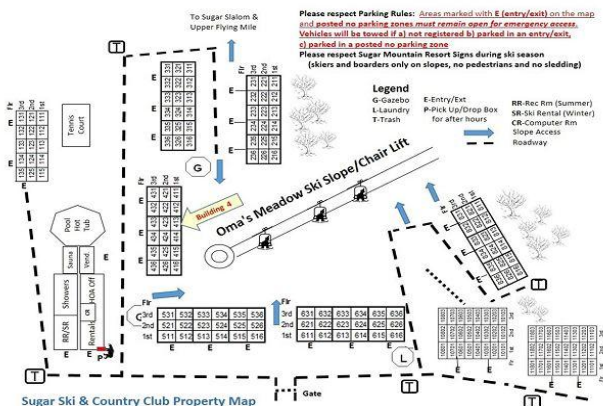

Sugar Ski & Country Club

100 Sugar Ski Drive
Banner Elk, NC 28604

<Business Phone>
inquiry@sugarmountain.com

www.sugarmountain.com

Stay at the SLOPE Enjoy the Views! WHAT ARE YOU WAITING FOR?

Unit: 414

From \$76 To \$200 Per Night

Bedrooms: 2 Bath: 2 Check In: 4:00 PM Check Out: 10:00 AM

Description: This is a first floor two bedroom condo in building 4. Free WI-FI. The living room offers a 32 inch TV queen sleeper sofa and a wood burning fireplace. The kitchen is fully equipped with many accessories. There is seating for 6 at the dining table with additional seating at the bar. In the master bedroom there is a king size bed. The guest bedroom has two twin beds. From your private balcony you will experience a mountain view along and an impressive view of looking down Oma's Meadow. This condo is walking distance to the clubhouse where you will find the indoor heated pool hot tub and sauna small business center with a desktop computer Wi-Fi printing available lounge during summer and ski shop during winter.

Property Map:

Floor Plan: