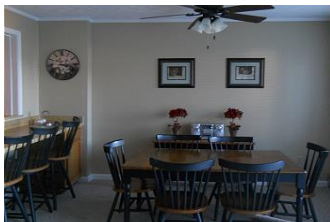

Amenities Include: Full Kitchen, Coffee Maker, Microwave, Toaster, Cookware, Dinnerware, Washer & Dryer, Iron/Ironing Board, Internet-In Unit, Fireplace-wood, Linens, Cable TV, TV-Living Rm, CD Player, DVD Player, Stereo System, Balcony, Community Grills, Tennis, On the Slope, Bike Trails, Nearby Medical Services, Nearby Grocery, Nearby Golf Course

Driving Directions: Sugar Ski & Country Club is located at 100 Sugar Ski Drive, Banner Elk, NC 28604. Some GPS and mapping systems will mistakenly try to bring you to us via Sugar Mountain Drive. We are NOT located off of Sugar Mountain Drive. If you are entering from the north via Boone, take Highway 105 South, turn right on Highway 184, turn left on Grouse Moor Drive. From the south, take Highway 221 OR Highway 181 to 105 North, turn left on Highway 184, turn left on Grouse Moore Drive. From the west, through Banner Elk take Highway 184, turn right on Grouse Moor Drive. Once on Grouse Moor Drive, follow all the way to the very top and turn left on Sugar Ski Drive