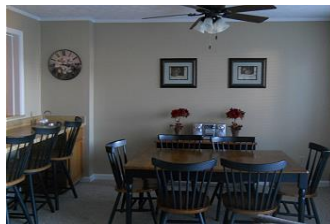

Amenities Include: Full Kitchen, Coffee Maker, Microwave, Toaster, Cookware, Dinnerware, Washer & Dryer, Iron/Ironing Board, Internet-In Unit, Fireplace-wood, Linens, Cable TV, TV-Living Rm, CD Player, DVD Player, Stereo System, Balcony, Community Grills, Tennis, On the Slope, Bike Trails, Nearby Medical Services, Nearby Grocery, Nearby Golf Course

Driving Directions: Sugar Ski & Country Club is located at 100 Sugar Ski Drive, Banner Elk, NC 28604. Some GPS and mapping systems will mistakenly try to bring you to us via Sugar Mountain Drive. We are NOT located off of Sugar Mountain Drive. If you are entering from the north via Boone, take Highway 105 South, turn right on Highway 184, turn left on Grouse Moor Drive. From the south, take Highway 221 OR Highway 181 to 105 North, turn left on Highway 184, turn left on Grouse Moore Drive. From the west, through Banner Elk take Highway 184, turn right on Grouse Moor Drive. Once on Grouse Moor Drive, follow all the way to the very top and turn left on Sugar Ski Drive