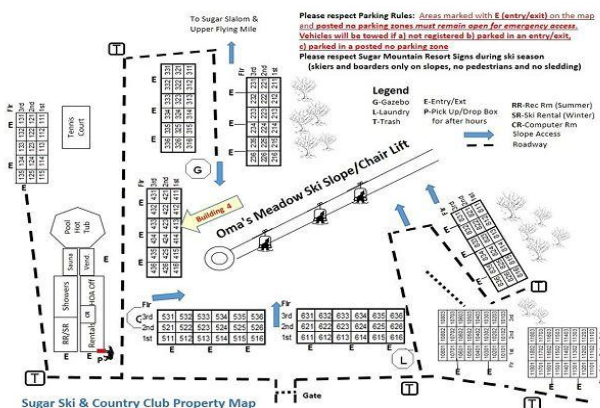

Sugar Ski & Country Club

100 Sugar Ski Drive
Banner Elk, NC 28604

<Business Phone>
inquiry@sugarmountain.com

www.sugarmountain.com

Stay at the SLOPE Enjoy the Views! WHAT ARE YOU WAITING FOR?

Unit: 414

From \$76 To \$200 Per Night

Bedrooms: 2 Bath: 2 Check In: 4:00 PM Check Out: 10:00 AM

Description: This is a first floor two bedroom condo in building 4. Free WI-FI. The living room offers a 32 inch TV queen sleeper sofa and a wood burning fireplace. The kitchen is fully equipped with many accessories. There is seating for 6 at the dining table with additional seating at the bar. In the master bedroom there is a king size bed. The guest bedroom has two twin beds. From your private balcony you will experience a mountain view along and an impressive view of looking down Oma's Meadow. This condo is walking distance to the clubhouse where you will find the indoor heated pool hot tub and sauna small business center with a desktop computer Wi-Fi printing available lounge during summer and ski shop during winter.

Property Map:

Floor Plan: