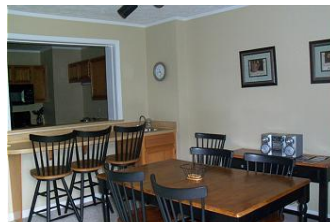

Amenities Include: Full Kitchen, Coffee Maker, Microwave, Toaster, Cookware, Dinnerware, Washer & Dryer, Iron/Ironing Board, Internet-In Unit, Fireplace-wood, Linens, Cable TV, TV-Living Rm, CD Player, DVD Player, Stereo System, Balcony, Community Grills, Tennis, On the Slope, Bike Trails, Nearby Medical Services, Nearby Grocery, Nearby Golf Course

Driving Directions: Sugar Ski & Country Club is located at 100 Sugar Ski Drive, Banner Elk, NC 28604. Some GPS and mapping systems will mistakenly try to bring you to us via Sugar Mountain Drive. We are NOT located off of Sugar Mountain Drive. If you are entering from the north via Boone, take Highway 105 South, turn right on Highway 184, turn left on Grouse Moor Drive. From the south, take Highway 221 OR Highway 181 to 105 North, turn left on Highway 184, turn left on Grouse Moore Drive. From the west, through Banner Elk take Highway 184, turn right on Grouse Moor Drive. Once on Grouse Moor Drive, follow all the way to the very top and turn left on Sugar Ski Drive