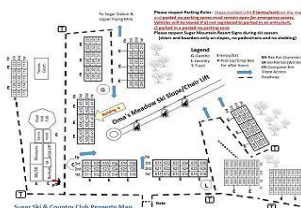

### Unit: 416

From \$96 To \$274 Per Night

Bedrooms: 2 Bath: 2 Check In: 4:00 PM Check Out: 10:00 AM

**Description:** This first floor two bedroom condo in building 4. The living room offers a 42in flat screen TV, a queen sleeper and a wood burning fireplace. New furniture consisting of coffee and end tables and dinette set and bar stools have been added to the living and dining rooms. The kitchen is fully equipped with a microwave, ceiling fan and many accessories. In the Master BR there is a King size bed, ceiling fan & 32 inch flat screen TV. The guest BR has a Queen bed, flat screen 24 inch TV and ceiling fan. The unit also offers free WiFi. You will experience a beautiful view of mountains and skiers on Oma's Meadow Ski slope directly from your private balcony. The property also has tennis courts and outdoor grilling areas.

**Driving Directions:** Sugar Ski & Country Club is located at 100 Sugar Ski Drive, Banner Elk, NC 28604. Some GPS and mapping systems will mistakenly try to bring you to us via Sugar Mountain Drive. We are NOT located off of Sugar Mountain Drive. If you are entering from the north via Boone, take Highway 105 South, turn right on Highway 184, turn left on Grouse Moor Drive. From the south, take Highway 221 OR Highway 181 to 105 North, turn left on Highway 184, turn left on Grouse Moore Drive. From the west, through Banner Elk take Highway 184, turn right on Grouse Moor Drive. Once on Grouse Moor Drive, follow all the way to the very top and turn left on Sugar Ski Drive

Property Map:

Floor Plan: