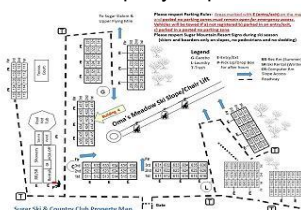

From \$96 To \$274 Per Night

Bedrooms: 2 Bath: 2 Check In: 4:00 PM Check Out: 10:00 AM

Description: This first floor two bedroom condo in building 4. The living room offers a 42in flat screen TV, a queen sleeper and a wood burning fireplace. New furniture consisting of coffee and end tables and dinette set and bar stools have been added to the living and dining rooms. The kitchen is fully equipped with a microwave, ceiling fan and many accessories. In the Master BR there is a King size bed, ceiling fan & 32 inch flat screen TV. The guest BR has Queen bed, flat screen 24 inch TV and ceiling fan. Free WiFi. You will experience a beautiful view of mountains and skiers on Oma's Meadow Ski slope directly from your private balcony. The property also has tennis courts and outdoor grilling areas.

Driving Directions: Sugar Ski & Country Club is located at 100 Sugar Ski Drive, Banner Elk, NC 28604. Some GPS and mapping systems will mistakenly try to bring you to us via Sugar Mountain Drive. We are NOT located off of Sugar Mountain Drive. If you are entering from the north via Boone, take Highway 105 South, turn right on Highway 184, turn left on Grouse Moor Drive. From the south, take Highway 221 OR Highway 181 to 105 North, turn left on Highway 184, turn left on Grouse Moore Drive. From the west, through Banner Elk take Highway 184, turn right on Grouse Moor Drive. Once on Grouse Moor Drive, follow all the way to the very top and turn left on Sugar Ski Drive

Property Map:

Floor Plan: