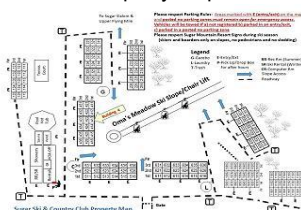

### Unit: 416

From \$96 To \$274 Per Night

Bedrooms: 2 Bath: 2 Check In: 4:00 PM Check Out: 10:00 AM

**Description:** This first floor two bedroom condo in building 4. The living room offers a 42in flat screen TV, a queen sleeper and a wood burning fireplace. New furniture consisting of coffee and end tables and dinette set and bar stools have been added to the living and dining rooms. The kitchen is fully equipped with a microwave, ceiling fan and many accessories. In the Master BR there is a King size bed, ceiling fan & 32 inch flat screen TV. The guest BR has a Queen bed, flat screen 24 inch TV and ceiling fan. The unit also offers free WiFi. You will experience a beautiful view of mountains and skiers on Oma's Meadow Ski slope directly from your private balcony. The property also has tennis courts and outdoor grilling areas.

**Driving Directions:** Sugar Ski & Country Club is located at 100 Sugar Ski Drive, Banner Elk, NC 28604. Some GPS and mapping systems will mistakenly try to bring you to us via Sugar Mountain Drive. We are NOT located off of Sugar Mountain Drive. If you are entering from the north via Boone, take Highway 105 South, turn right on Highway 184, turn left on Grouse Moor Drive. From the south, take Highway 221 OR Highway 181 to 105 North, turn left on Highway 184, turn left on Grouse Moore Drive. From the west, through Banner Elk take Highway 184, turn right on Grouse Moor Drive. Once on Grouse Moor Drive, follow all the way to the very top and turn left on Sugar Ski Drive

Property Map:

Floor Plan: