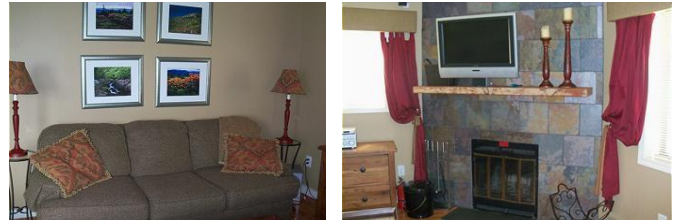

From \$120 To \$330 Per Night

Bedrooms: 2 Bath: 2 Check In: 4:00 PM Check Out: 10:00 AM

Description: ONE of only TWO superior rated condo at Sugar Ski and Country Club! Free WI-FI. This is a second floor two-bedroom two-bath condo in building 5. The living room offers a 37 inch flat screen TV, a queen sleeper sofa and a wood burning fireplace. This exquisite kitchen has remodeled with all stainless steel appliances, new cabinets and granite counter tops. There is seating for 6 in the dining area. Both bathrooms have walk-in showers. The master bedroom offers a king size bed. The guest bedroom offers a queen size bed. From your private balcony you will experience a mountain view and a ski in/out view of Oma's Meadow. This unit is within walking distance of the clubhouse, where renters have access to the indoor heated pool, hot tub and sauna as well as the full service ski & snowboard rental shop on weekends and holidays during ski season. The property also has tennis courts and outdoor grilling areas.