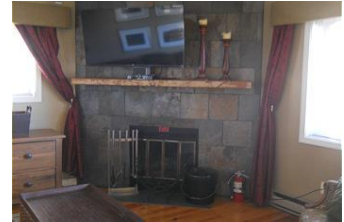

From \$172 To \$409 Per Night

Bedrooms: 2 Bath: 2 Check In: 4:00 PM Check Out: 10:00 AM

Description: ONE of only FOUR superior rated condos at Sugar Ski & Country Club! Free WI-FI. This is a second floor two-bedroom two-bath condo in building 5. The living room offers a 48 inch flat screen TV, a queen sleeper sofa and a wood burning fireplace. This exquisite kitchen has been remodeled with all stainless steel appliances, new cabinets and granite counter tops. There is seating for 6 in the dining area. Both bathrooms have walk-in showers. The master bedroom offers a king size bed. The guest bedroom offers a queen size bed. The property also has tennis courts and outdoor grilling areas.

Amenities Include: Internet, Full Kitchen, Coffee Maker, Microwave, Toaster, Cookware, Dinnerware, Ceiling Fans, Washer & Dryer, Iron/Ironing Board, Internet-In Unit, Fireplace-wood, Linens, Cable TV, TV-Living Rm, TV-Master Bdrm, TV-Guest Bdrm, CD Player, DVD Player, Stereo System, Deck, Community Grills, Tennis, On the Slope, Bike Trails, Nearby Medical Services, Nearby Grocery, Nearby Golf Course