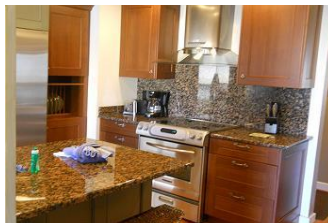

Amenities Include: Internet, Full Kitchen, Coffee Maker, Microwave, Toaster, Cookware, Dinnerware, Ceiling Fans, Washer & Dryer, Iron/Ironing Board, Internet-In Unit, Fireplace-wood, Linens, Cable TV, TV-Living Rm, TV-Master Bdrm, TV-Guest Bdrm, CD Player, DVD Player, Stereo System, Deck, Community Grills, Tennis, On the Slope, Bike Trails, Nearby Medical Services, Nearby Grocery, Nearby Golf Course

Driving Directions: Sugar Ski & Country Club is located at 100 Sugar Ski Drive, Banner Elk, NC 28604. Some GPS and mapping systems will mistakenly try to bring you to us via Sugar Mountain Drive. We are NOT located off of Sugar Mountain Drive. If you are entering from the north via Boone, take Highway 105 South, turn right on Highway 184, turn left on Grouse Moor Drive. From the south, take Highway 221 OR Highway 181 to 105 North, turn left on Highway 184, turn left on Grouse Moore Drive. From the west, through Banner Elk take Highway 184, turn right on Grouse Moor Drive. Once on Grouse Moor Drive, follow all the way to the very top and turn left on Sugar Ski Drive