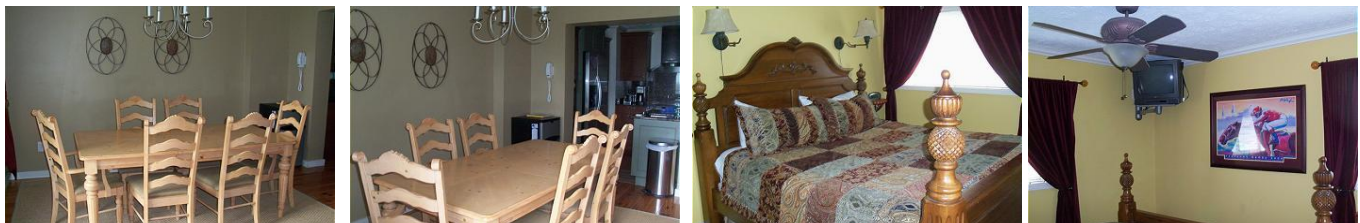

From \$120 To \$330 Per Night

Bedrooms: 2 Bath: 2 Check In: 4:00 PM Check Out: 10:00 AM

Description: ONE of only TWO superior rated condo at Sugar Ski and Country Club! Free WI-FI. This is a second floor two-bedroom two-bath condo in building 5. The living room offers a 37 inch flat screen TV, a queen sleeper sofa and a wood burning fireplace. This exquisite kitchen has remodeled with all stainless steel appliances, new cabinets and granite counter tops. There is seating for 6 in the dining area. Both bathrooms have walk-in showers. The master bedroom offers a king size bed. The guest bedroom offers a queen size bed. From your private balcony you will experience a mountain view and a ski in/out view of Oma's Meadow. This unit is within walking distance of the clubhouse, where renters have access to the indoor heated pool, hot tub and sauna as well as the full service ski & snowboard rental shop on weekends and holidays during ski season. The property also has tennis courts and outdoor grilling areas.

Amenities Include: Full Kitchen, Coffee Maker, Microwave, Toaster, Cookware, Dinnerware, Ceiling Fans, Washer & Dryer, Iron/Ironing Board, Internet-In Unit, Fireplace-wood, Linens, Cable TV, TV-Living Rm, TV-Master Bdrm, TV-Guest Bdrm, CD Player, DVD Player, Stereo System, Indoor Heated Swimming Pool, Sauna, Hot Tub, Computer Rm, Rec Room (excl winter), Ski Rental Shop (Winter WE), Near Clubhouse, Balcony, Community Grills, Tennis, On the Slope, Bike Trails, Nearby Medical Services, Nearby Grocery, Nearby Golf Course