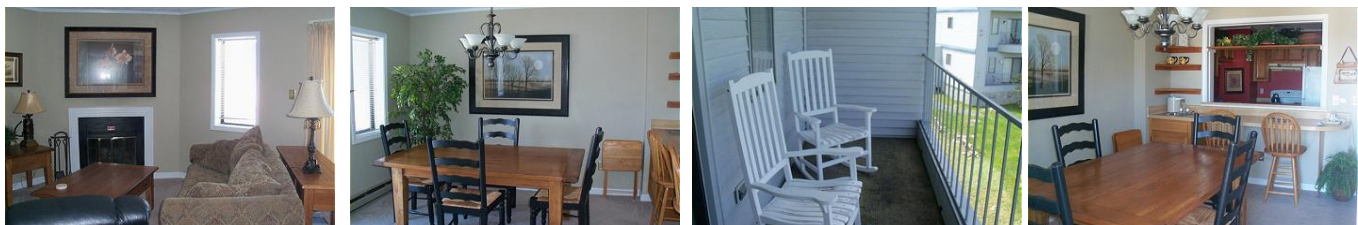

Sugar Ski & Country Club

100 Sugar Ski Drive
Banner Elk, NC 28604
<Business Phone>
inquiry@sugarmountain.com

www.sugarmountain.com

Stay at the SLOPE Enjoy the Views! WHAT ARE YOU WAITING FOR?

Unit: 533

From \$76 To \$200 Per Night

Bedrooms: 2 Bath: 2 Check In: 4:00 PM Check Out: 10:00 AM

Description: A two-bedroom top floor unit in building 5. Free WI-FI. Walk out your door to the Oma's Meadow slope of Sugar Mountain Ski Resort. The master bedroom offers a king bed. The guest bedroom offers a queen bed. There is a queen sleeper sofa in the living room, as well as a wood burning fireplace and fully equipped kitchen. From your private balcony you will experience breathtaking mountain views and slope view. This unit is within walking distance of the clubhouse, where renters have access to the indoor heated pool, hot tub and sauna as well as the full service ski & snowboard rental shop on weekends and holidays during ski season. The property also has tennis courts and outdoor grilling areas.

Amenities Include: Full Kitchen, Coffee Maker, Microwave, Toaster, Cookware, Dinnerware, Ceiling Fans, Washer & Dryer, Iron/Ironing Board, Internet-In Unit, Fireplace-wood, Linens, Cable TV, TV-Living Rm, TV-Master Bdrm, CD Player, DVD Player, Stereo System, Indoor Heated Swimming Pool, Sauna, Hot Tub, Computer Rm, Rec Room (excl winter), Ski Rental Shop (Winter WE), Near Clubhouse, Balcony, Community Grills, Tennis, On the Slope, Bike Trails, Nearby Medical Services, Nearby Grocery, Nearby Golf Course