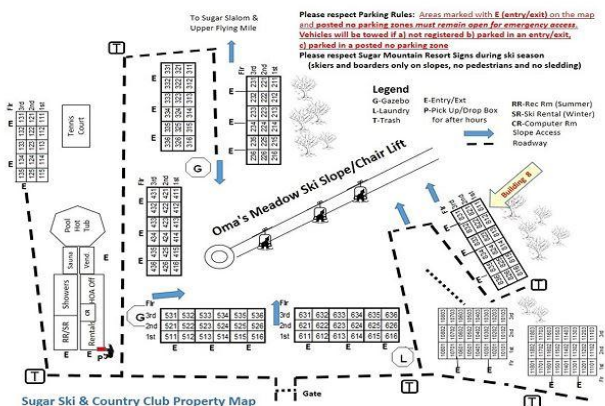

Sugar Ski & Country Club

100 Sugar Ski Drive
Banner Elk, NC 28604
<Business Phone>
inquiry@sugarmountain.com

www.sugarmountain.com

Stay at the SLOPE Enjoy the Views! WHAT ARE YOU WAITING FOR?

Unit: 822

From \$76 To \$200 Per Night

Bedrooms: 2 Bath: 2 Check In: 4:00 PM Check Out: 10:00 AM

Description: This is a second floor, two-bedroom condo in building 8. Free WI-FI. The living room offers a 27 inch TV, a queen sleeper sofa and a wood burning fireplace. The kitchen is fully equipped with many accessories. In the dining room there is seating for 6 at the dining table with additional seating at the bar. In the master bedroom there is a king size bed. In the guest bedroom there is a queen size bed. From your private balcony you will experience an unobstructed mountain view and a gorgeous ski in/ski out view of Oma's Meadow. Renters have access to the clubhouse where you will find the indoor heated pool, hot tub and sauna as well as the full service ski & snowboard rental shop on weekends and holidays during ski season. The property also has tennis courts and outdoor grilling areas.

Property Map:

Floor Plan: