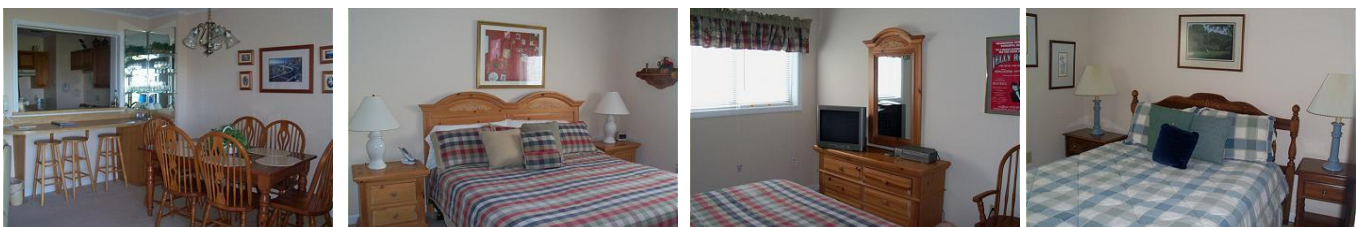

Sugar Ski & Country Club

100 Sugar Ski Drive
Banner Elk, NC 28604
<Business Phone>
inquiry@sugarmountain.com

www.sugarmountain.com

Stay at the SLOPE Enjoy the Views! WHAT ARE YOU WAITING FOR?

Unit: 822

From \$76 To \$200 Per Night

Bedrooms: 2 Bath: 2 Check In: 4:00 PM Check Out: 10:00 AM

Description: This is a second floor, two-bedroom condo in building 8. Free WI-FI. The living room offers a 27 inch TV, a queen sleeper sofa and a wood burning fireplace. The kitchen is fully equipped with many accessories. In the dining room there is seating for 6 at the dining table with additional seating at the bar. In the master bedroom there is a king size bed. In the guest bedroom there is a queen size bed. From your private balcony you will experience an unobstructed mountain view and a gorgeous ski in/ski out view of Oma's Meadow. Renters have access to the clubhouse where you will find the indoor heated pool, hot tub and sauna as well as the full service ski & snowboard rental shop on weekends and holidays during ski season. The property also has tennis courts and outdoor grilling areas.

Amenities Include: Full Kitchen, Coffee Maker, Microwave, Toaster, Cookware, Dinnerware, Ceiling Fans, Washer & Dryer, Iron/Ironing Board, Internet-In Unit, Fireplace-wood, Linens, Cable TV, TV-Living Rm, TV-Master Bdrm, DVD Player, Indoor Heated Swimming Pool, Sauna, Hot Tub, Computer Rm, Rec Room (excl winter), Ski Rental Shop (Winter WE), Balcony, Community Grills, Tennis, On the Slope, Bike Trails, Nearby Medical Services, Nearby Grocery, Nearby Golf Course