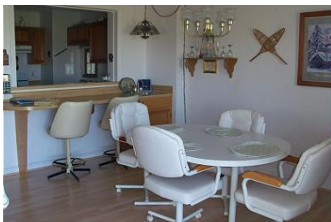

Amenities Include: Internet, Full Kitchen, Coffee Maker, Microwave, Toaster, Cookware, Dinnerware, Ceiling Fans, Washer & Dryer, Iron/Ironing Board, Internet-In Unit, Fireplace-wood, Linens, Cable TV, TV-Living Rm, TV-Master Bdrm, DVD Player, Stereo System, Balcony, Community Grills, Tennis, On the Slope, Bike Trails, Nearby Medical Services, Nearby Grocery, Nearby Golf Course

Driving Directions: Sugar Ski & Country Club is located at 100 Sugar Ski Drive, Banner Elk, NC 28604. Some GPS and mapping systems will mistakenly try to bring you to us via Sugar Mountain Drive. We are NOT located off of Sugar Mountain Drive. If you are entering from the north via Boone, take Highway 105 South, turn right on Highway 184, turn left on Grouse Moor Drive. From the south, take Highway 221 OR Highway 181 to 105 North, turn left on Highway 184, turn left on Grouse Moore Drive. From the west, through Banner Elk take Highway 184, turn right on Grouse Moor Drive. Once on Grouse Moor Drive, follow all the way to the very top and turn left on Sugar Ski Drive