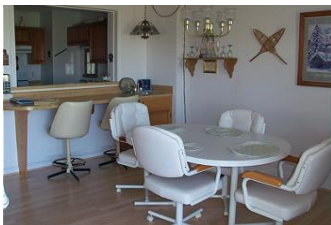

Amenities Include: Internet, Full Kitchen, Coffee Maker, Microwave, Toaster, Cookware, Dinnerware, Ceiling Fans, Washer & Dryer, Iron/Ironing Board, Internet-In Unit, Fireplace-wood, Linens, Cable TV, TV-Living Rm, TV-Master Bdrm, DVD Player, Stereo System, Balcony, Community Grills, Tennis, On the Slope, Bike Trails, Nearby Medical Services, Nearby Grocery, Nearby Golf Course

Driving Directions: Sugar Ski & Country Club is located at 100 Sugar Ski Drive, Banner Elk, NC 28604. Some GPS and mapping systems will mistakenly try to bring you to us via Sugar Mountain Drive. We are NOT located off of Sugar Mountain Drive. If you are entering from the north via Boone, take Highway 105 South, turn right on Highway 184, turn left on Grouse Moor Drive. From the south, take Highway 221 OR Highway 181 to 105 North, turn left on Highway 184, turn left on Grouse Moore Drive. From the west, through Banner Elk take Highway 184, turn right on Grouse Moor Drive. Once on Grouse Moor Drive, follow all the way to the very top and turn left on Sugar Ski Drive